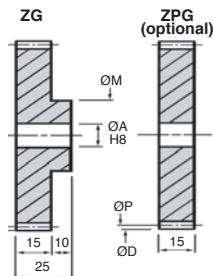

## Machined Delrin

- Machined parts
- Precision class 9
- Pressure angle 20°
- Working temp. -50°C to +80°C

| Torque indication        |   |
|--------------------------|---|
| For 50 teeth at 1000 rpm |   |
| Delrin                   |   |
| Nm                       | 6 |

\*Depending on availability - Dimensions in mm