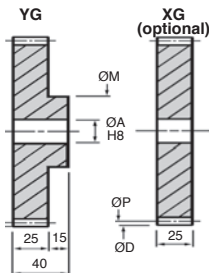

### Options

- Material :  
20NCD2 case-hardened

| Torque and power indication |             |                 |        |                 |
|-----------------------------|-------------|-----------------|--------|-----------------|
| For 50 teeth at 1000 rpm    |             |                 |        |                 |
|                             | 35NCD6      | 35NCD6 hardened | 20NCD2 | 20NCD2 hardened |
| Nm                          | <b>70</b>   | 103             | 70     | 195             |
| kW                          | <b>7.43</b> | 10.85           | 7.43   | 20.14           |

\*Depending on availability - Dimensions in mm

Swivel castor with  
central hole, Steel -  
grey rubber

Knob for gripping,  
Mushroom

Standard linear  
bearing housing,  
Closed - Long

Connecting plate for  
RPP type timing belts,  
RPP8

Right angled gearbox,  
from 26 to 70 Nm