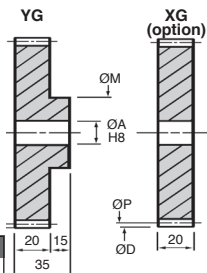

MODULE

Steel 35NCD6

1.5

- Greater torque
- Precision class 9
- Pressure angle 20°
- Linear speed 300m/min

Options

- Material 20NCD2 case-hardened