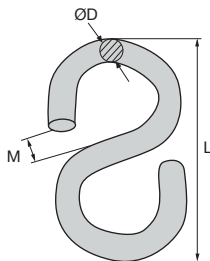

Symmetrical S shaped hook

WSS

Wire diameter from 2mm to 8mm

- Low cost range of S shaped hooks
- White galvanized steel

Application

- Not suitable for lifting applications

Info

- Also available in stainless steel

Economy range

DISCOUNTS

Qty	1+	80+	120+	160+	200+
Disc.	List	-10%	-15%	-20%	On request

Part number	ØD	L	M	Weight (g)	Qty per packet	Stock*	Price each 1 to 79
WSS2-30/B	2,0	20	2,5	2,0	40	✓	2,93 €
WSS2.5-33/B	2,5	27	3,5	3,0	40	-	3,45 €
WSS3-33/B	3,0	28	3,5	4,5	40	✓	3,45 €
WSS4-40/B	4,0	32	4,0	9,0	40	-	5,18 €
WSS5-47/B	5,0	38	5,0	17,0	20	✓	4,33 €
WSS6-61/B	6,0	50	7,0	31,0	10	-	3,45 €

*Depending on availability - Dimensions in mm

HPC

WEB
04/2020

www.hpceurope.com

Tél: 0 825 88 5000 Service 0,15 €/min + prix appel

Stalstock Symmetrical S shaped hook stainless steel

Wire diameter from 2mm to 8mm **WSSss**

*Depending on availability - Dimensions in mm

Our other products

PRF_P

Anchor foot for 45x45 profile, Anchor foot

E30

Right angle helical reducers, from 1.50 to 9 Nm

UGPL

Actuator guide kit, Long bearing