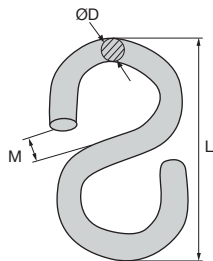

Symmetrical S shaped hook

WSS

Wire diameter from 2mm to 8mm

- Low cost range of S shaped hooks
- White galvanized steel

Application

- Not suitable for lifting applications

Info

- Also available in stainless steel

*Depending on availability - Dimensions in mm

HPC

WEB
04/2020

www.hpceurope.com

Tél: 0 825 88 5000 Service 0,15 €/min + prix appel

Stalstock Symmetrical S shaped hook stainless steel

Wire diameter from 2mm to 8mm **WSSss**

- Low cost range of S shaped hooks
- 304 stainless steel

Application

- Not suitable for lifting applications

Info

- Also available in normal steel

Stainless steel

Economy range

DISCOUNTS

*Depending on availability - Dimensions in mm

Our other products

PRF_P

Anchor foot for 45x45 profile, Anchor foot

E30

Right angle helical reducers, from 1.50 to 9 Nm

UGPL

Actuator guide kit, Long bearing