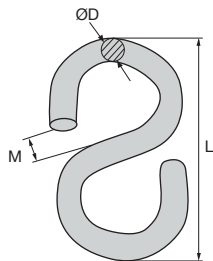

DISCOUNTS

Qty	1+	80+	120+	160+	200+
Disc.	List	-10%	-15%	-20%	On request

Part number	ØD	L	M	Weight (g)	Qty per packet	Stock*	Price each 1 to 79
WSS2-30/SS/B	2,0	20	2,5	1,6	5	✓	1,51 €
WSS2.5-33/SS/B	2,5	27	3,5	2,8	5	-	2,47 €
WSS3-33/SS/B	3,0	28	3,5	4,0	5	✓	2,69 €
WSS4-40/SS/B	4,0	32	4,0	9,0	5	✓	5,89 €
WSS5-49/SS/B	5,0	38	5,0	17,0	5	✓	7,20 €
WSS6-63/SS/B	6,0	50	7,0	32,0	5	✓	8,43 €

*Depending on availability - Dimensions in mm