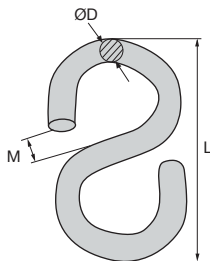

Symmetrical S shaped hook

WSS

Wire diameter from 2mm to 8mm

- Low cost range of S shaped hooks
- White galvanized steel

Application

- Not suitable for lifting applications

Info

- Also available in stainless steel

Economy range

DISCOUNTS

Qty	1+	80+	120+	160+	200+
Disc.	List	-10%	-15%	-20%	On request

Part number	ØD	L	M	Weight (g)	Qty per packet	Stock*	Price each 1 to 79
WSS2-30/B	2,0	20	2,5	2,0	40	✓	2,93 €
WSS2.5-33/B	2,5	27	3,5	3,0	40	-	3,45 €
WSS3-33/B	3,0	28	3,5	4,5	40	✓	3,45 €
WSS4-40/B	4,0	32	4,0	9,0	40	-	5,18 €
WSS5-47/B	5,0	38	5,0	17,0	20	✓	4,33 €
WSS6-61/B	6,0	50	7,0	31,0	10	-	3,45 €

*Depending on availability - Dimensions in mm

HPC

WEB
04/2020

www.hpceurope.com

Tél: 0 825 88 5000 Service 0,15 €/min + prix appel

Stalstock Symmetrical S shaped hook stainless steel

Wire diameter from 2mm to 8mm WSSss

*Depending on availability - Dimensions in mm

Our other products

PRF_JL6
Lip seal for panel,
Door seal - Ø 6mm

CLG1
Moulded plastic spur
gear, Moulded plastic
(nylon)

LRRss
Latch, Spring loaded
latch - stainless steel