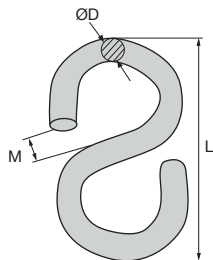

DISCOUNTS

Qty	1+	80+	120+	160+	200+
Disc.	List	-10%	-15%	-20%	On request

Part number	ØD	L	M	Weight (g)	Qty per packet	Stock*	Price each 1 to 79
WSS2-30/SS/B	2,0	20	2,5	1,6	5	✓	1,51 €
WSS2.5-33/SS/B	2,5	27	3,5	2,8	5	-	2,47 €
WSS3-33/SS/B	3,0	28	3,5	4,0	5	✓	2,69 €
WSS4-40/SS/B	4,0	32	4,0	9,0	5	✓	5,89 €
WSS5-49/SS/B	5,0	38	5,0	17,0	5	✓	7,20 €
WSS6-63/SS/B	6,0	50	7,0	32,0	5	✓	8,43 €

*Depending on availability - Dimensions in mm