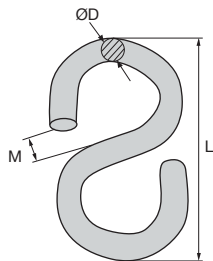

Symmetrical S shaped hook

WSS

Wire diameter from 2mm to 8mm

- Low cost range of S shaped hooks
- White galvanized steel

Application

- Not suitable for lifting applications

Info

- Also available in stainless steel

*Depending on availability - Dimensions in mm

HPC

WEB
04/2020

www.hpceurope.com

Tél: 0 825 88 5000 Service 0,15 €/min + prix appel

Stalstock Symmetrical S shaped hook stainless steel

Wire diameter from 2mm to 8mm WSSss

- Low cost range of S shaped hooks
- 304 stainless steel

Application

- Not suitable for lifting applications

Info

- Also available in normal steel

Stainless steel

Economy range

DISCOUNTS

Qty	1+	80+	120+	160+	200+
Disc.	List	-10%	-15%	-20%	On request

Part number	ØD	L	M	Weight (g)	Qty per packet	Stock*	Price each 1 to 79
WSS2-30/SS/B	2,0	20	2,5	1,6	5	✓	1,51 €
WSS2.5-33/SS/B	2,5	27	3,5	2,8	5	-	2,47 €
WSS3-33/SS/B	3,0	28	3,5	4,0	5	✓	2,69 €
WSS4-40/SS/B	4,0	32	4,0	9,0	5	✓	5,89 €
WSS5-49/SS/B	5,0	38	5,0	17,0	5	✓	7,20 €
WSS6-63/SS/B	6,0	50	7,0	32,0	5	✓	8,43 €