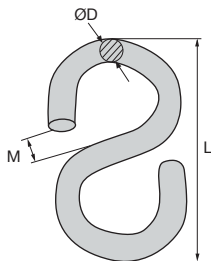

DISCOUNTS

Qty	1+	80+	120+	160+	200+
Disc.	List	-10%	-15%	-20%	On request

Part number	ØD	L	M	Weight (g)	Qty per packet	Stock*	Price each 1 to 79
WSS2-30/B	2,0	20	2,5	2,0	40	✓	2,93 €
WSS2.5-33/B	2,5	27	3,5	3,0	40	-	3,45 €
WSS3-33/B	3,0	28	3,5	4,5	40	✓	3,45 €
WSS4-40/B	4,0	32	4,0	9,0	40	-	5,18 €
WSS5-47/B	5,0	38	5,0	17,0	20	✓	4,33 €
WSS6-61/B	6,0	50	7,0	31,0	10	-	3,45 €

*Depending on availability - Dimensions in mm

HPC

WEB
04/2020

www.hpceurope.com

Tél: 0 825 88 5000 Service 0,15 €/min + prix appel