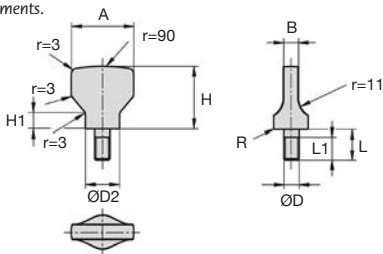

Wing screw for safety washers

VPRHUSS

Hygienic Usit®

- **Wing screw for use with Hygienic Usit® safety washers**
- The wing screw makes perfect screw connections extremely easy.
- They can be easily opened or re-tightened without tools.
- Generous rounded form
- Fully polished surface, roughness less than Ra 0.8µm
- Material:
Stainless steel 1.4404 (316L)
Polished mirror finish

Accessory

- RDE sealing washer (see pages 37 à 39)

DISCOUNTS

Qty	1+	5+	10+	25+
Disc	Prix	-5%	-10%	On request

Part N°	ØD	ØD2	A	H	H1	B	R	L	L1	Price each
										1 to 4
VPR-4/HUSS	M4	10,8	20	19	5,3	4	0,45	8	7	19,18 €
VPR-5/HUSS	M5	11,8	21	21	6,0	5	0,50	10	9	20,19 €
VPR-6/HUSS	M6	14,2	25	25	7,0	6	0,55	12	11	22,57 €
VPR-8/HUSS	M8	18,0	33	33	8,4	8	0,60	16	15	30,25 €
VPR-10/HUSS	M10	22,3	40	40	10,0	10	0,75	20	19	47,90 €

BFD

Locking pin for
bushes, Natural finish
steel

B

Bevel gear - Steel
60C40, 1:1

T5-10ECO

Synchronous pulley,
Economy range - T5
aluminium

OP3

Numerical counter (No
of turns), 4 numbers