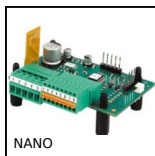

GDR880
Straight track for slat top chain, Ranges 880 and 881

PW_PWG2
Worm - precision range, Stainless steel

ASL
45° Hoist ring for welding, for 45° lifts - for welding

CHB
Worm and wheel gear reducer, up to 41 Nm

PPCss
Pad eye on mounting plate squarred,

GG3
Ground spur gear, Heat treated steel

CABPVC
PVC covered galvanised steel

NANO
Speed controller 3A, 3 A

Complementary products

transparen...

RDE-W
Sealing washer Hygienic Usit®, Stainless steel - White EPDM