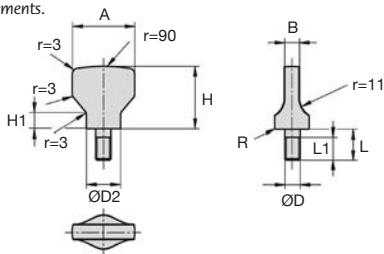

Wing screw for safety washers

VPRHUSS

Hygienic Usit®

- Wing screw for use with Hygienic Usit® safety washers
- The wing screw makes perfect screw connections extremely easy.
- They can be easily opened or re-tightened without tools.
- Generous rounded form
- Fully polished surface, roughness less than Ra 0.8µm
- Material:
Stainless steel 1.4404 (316L)
Polished mirror finish

Accessory

- RDE sealing washer (see pages 37 à 39)

DISCOUNTS

Qty	1+	5+	10+	25+
Disc	Prix	-5%	-10%	On request

Part N°	ØD	ØD2	A	H	H1	B	R	L	L1	Price each
										1 to 4
VPR-4/HUSS	M4	10,8	20	19	5,3	4	0,45	8	7	19,18 €
VPR-5/HUSS	M5	11,8	21	21	6,0	5	0,50	10	9	20,19 €
VPR-6/HUSS	M6	14,2	25	25	7,0	6	0,55	12	11	22,57 €
VPR-8/HUSS	M8	18,0	33	33	8,4	8	0,60	16	15	30,25 €
VPR-10/HUSS	M10	22,3	40	40	10,0	10	0,75	20	19	47,90 €

GDR880
Straight track for slat top chain, Ranges 880 and 881

PW_PWG2
Worm - precision range, Stainless steel

ASL
45° Hoist ring for welding, for 45° lifts - for welding

CHB
Worm and wheel gear reducer, up to 41 Nm