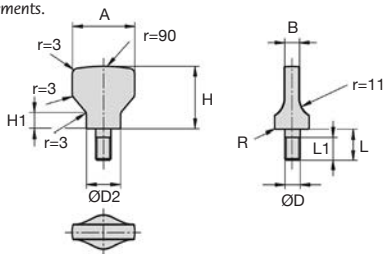

Wing screw for safety washers

VPRHUSS

Hygienic Usit®

- **Wing screw for use with Hygienic Usit® safety washers**
- The wing screw makes perfect screw connections extremely easy.
- They can be easily opened or re-tightened without tools.
- Generous rounded form
- Fully polished surface, roughness less than Ra 0.8µm
- Material:
Stainless steel 1.4404 (316L)
Polished mirror finish

Accessory

- RDE sealing washer (see pages 37 à 39)

DISCOUNTS

Qty	1+	5+	10+	25+
Disc	Prix	-5%	-10%	On request

Part N°	ØD	ØD2	A	H	H1	B	R	L	L1	Price each
										1 to 4
VPR-4/HUSS	M4	10,8	20	19	5,3	4	0,45	8	7	19,18 €
VPR-5/HUSS	M5	11,8	21	21	6,0	5	0,50	10	9	20,19 €
VPR-6/HUSS	M6	14,2	25	25	7,0	6	0,55	12	11	22,57 €
VPR-8/HUSS	M8	18,0	33	33	8,4	8	0,60	16	15	30,25 €
VPR-10/HUSS	M10	22,3	40	40	10,0	10	0,75	20	19	47,90 €

All dimensions in mm

Our other products

PCS8ECO
Chain sprocket - steel,
8mm (DIN 05B-1)

MDB_MTB
Moulded plastic bevel
gear (nylon), 2:1

CHB
Reaction arm, CHB
gear reducers
reaction arm

RFVbr
Stainless steel
reaction arm,
Reaction arm