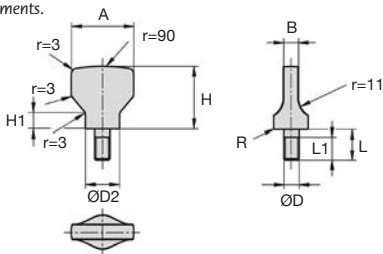

Accessory

- RDE sealing washer (see pages 37 à 39)

DISCOUNTS

Qty	1+	5+	10+	25+
Disc	Prix	-5%	-10%	On request

Part N°	ØD	ØD2	A	H	H1	B	R	L	L1	Price each
										1 to 4
VPR-4/HUSS	M4	10,8	20	19	5,3	4	0,45	8	7	19,18 €
VPR-5/HUSS	M5	11,8	21	21	6,0	5	0,50	10	9	20,19 €
VPR-6/HUSS	M6	14,2	25	25	7,0	6	0,55	12	11	22,57 €
VPR-8/HUSS	M8	18,0	33	33	8,4	8	0,60	16	15	30,25 €
VPR-10/HUSS	M10	22,3	40	40	10,0	10	0,75	20	19	47,90 €

All dimensions in mm