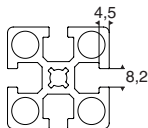

DISCOUNTS

Qty	1+	10+	20+	50+
Disc. List		-5%	-10%	On request

Part number	Range of Tightening (mm)	For strip Width (mm)	For strip			Price each
			A	B	H1	
VEL7.5-PRF-420	4-20	7,5/10	19	15	15,35	1 to 9 4,19 €
VEL10-PRF-420	4-20	7,5/10	19	15	15,35	4,19 €
VEL20-PRF-835	8-35	20	29	26	18,05	4,36 €
VEL20-PRF-1060	10-60	20	36	26	18,05	4,51 €

*Depending on availability - Dimensions in mm