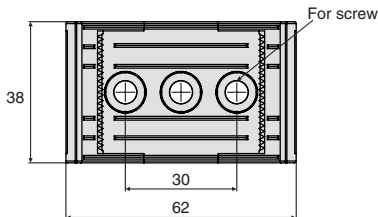

## DISCOUNTS

Qty	1+	10+	20+	50+
Disc.	List	-5%	-10%	On request

Part number	Range of tightening (mm)	For screw	For strips width (mm)	Price each 1 to 9
VEL30-M6-20100	20-100	M6	30	7,70 €

Dimensions in mm