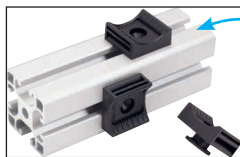

Accessories

- VEL stripe

Clip-on
on PRF profile