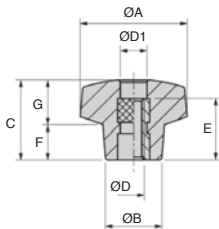

Small 6 lobe threaded handle

Black Duroplast bored insert

VBFP

- Operating element
- Materials:
Black phenolic Duraplast
Insert; brass or stainless steel

Advantages

- Easy grip
- Temperature resistant
- Good chemical resistance
- Easier to clean than technopolymer
- In machining applications, less likely to retain swarf

Good resistance

brass or stainless steel insert

VBFP20-VBFP30-VBFP/SS

VBFP40 to VBFP70

DISCOUNTS

Qty	1+	10+	20+	50+	100+	200+
Disc.	List	-5%	-10%	-15%	-20%	On request

Part number	ØA	ØB	C	ØD	E	F	G	ØD1	Weight (g)	Price each 1 to 9
Brass insert										
VBFP20-M4	20	13	15	M4	11	7	8	7,5	6	4,05 €
VBFP20-M5	20	13	15	M5	11	7	8	7,5	7	4,20 €
VBFP20-M6	20	13	15	M6	11	7	8	7,5	10	4,27 €
VBFP30-M6	30	17	24	M6	15	11	12,5	9	16	4,90 €
VBFP30-M8	30	17	24	M8	15	11	12,5	9	17	5,15 €
VBFP40-M8	40	21	28	M8	18	13	15	11	29	5,96 €
VBFP40-M10	40	21	28	M10	18	13	15	11	31	6,00 €
VBFP50-M8	50	25	33	M8	18	15	18	13	43	7,42 €
VBFP50-M10	50	25	33	M10	18	15	18	13	45	7,49 €
VBFP50-M12	50	25	33	M12	18	15	18	13	47	7,49 €
VBFP60-M12	60	28	35	M12	25	15	20	13	70	9,36 €
VBFP70-M12	70	32	42	M12	25	21	21	13	96	11,37 €
VBFP70-M14	70	32	42	M14	25	21	21	15	94	11,37 €
VBFP70-M16	70	32	42	M16	25	21	21	17	93	12,59 €
Stainless steel insert										
VBFP20-M6/SS	20	13	15	M6	11	7	8	7,5	10	9,32 €
VBFP30-M6/SS	30	17	24	M6	15	11	12,5	9	16	9,95 €
VBFP40-M8/SS	40	21	28	M8	18	13	15	11	34	11,15 €
VBFP50-M8/SS	50	25	33	M8	18	15	18	13	49	12,07 €
VBFP50-M10/SS	50	25	33	M10	18	15	18	13	52	12,69 €

Dimensions in mm

Our other products

CHM40

Worm and wheel gear reducer, up to 57 Nm

GAL22

Conveyor wheel, Zinc plated steel

ETQ

Magnetic label holder for aluminium profile, Label holder

CLR

Straight clevis, Straight clevis for use with a male clevis

DB

Steel bevel gear, 2:1

HLU

Spoked handwheel without handle, Aluminium

KB_OP

Open precision linear bearing, Precision - steel