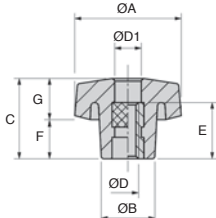

Small 6 lobe threaded handle

Black Duroplast bored insert

VBFP

- Operating element
- Materials:
Black phenolic Duraplast
Insert; brass or stainless steel

Advantages

- Easy grip
- Temperature resistant
- Good chemical resistance
- Easier to clean than technopolymer
- In machining applications, less likely to retain swarf

Good resistance

brass or stainless steel insert

VBFP20-VBFP30-VBFP/SS

VBFP40 to VBFP70

DISCOUNTS

Qty	1+	10+	20+	50+	100+	200+
Disc.	List	-5%	-10%	-15%	-20%	On request

Part number	ØA	ØB	C	ØD	E	F	G	ØD1	Weight (g)	Price each 1 to 9
Brass insert										
VBFP20-M4	20	13	15	M4	11	7	8	7,5	6	4,05 €
VBFP20-M5	20	13	15	M5	11	7	8	7,5	7	4,20 €
VBFP20-M6	20	13	15	M6	11	7	8	7,5	10	4,27 €
VBFP30-M6	30	17	24	M6	15	11	12,5	9	16	4,90 €
VBFP30-M8	30	17	24	M8	15	11	12,5	9	17	5,15 €
VBFP40-M8	40	21	28	M8	18	13	15	11	29	5,96 €
VBFP40-M10	40	21	28	M10	18	13	15	11	31	6,00 €
VBFP50-M8	50	25	33	M8	18	15	18	13	43	7,42 €
VBFP50-M10	50	25	33	M10	18	15	18	13	45	7,49 €
VBFP50-M12	50	25	33	M12	18	15	18	13	47	7,49 €
VBFP60-M12	60	28	35	M12	25	15	20	13	70	9,36 €
VBFP70-M12	70	32	42	M12	25	21	21	13	96	11,37 €
VBFP70-M14	70	32	42	M14	25	21	21	15	94	11,37 €
VBFP70-M16	70	32	42	M16	25	21	21	17	93	12,59 €
Stainless steel insert										
VBFP20-M6/SS	20	13	15	M6	11	7	8	7,5	10	9,32 €
VBFP30-M6/SS	30	17	24	M6	15	11	12,5	9	16	9,95 €
VBFP40-M8/SS	40	21	28	M8	18	13	15	11	34	11,15 €
VBFP50-M8/SS	50	25	33	M8	18	15	18	13	49	12,07 €
VBFP50-M10/SS	50	25	33	M10	18	15	18	13	52	12,69 €

Dimensions in mm

Our other products

CHM40

Worm and wheel gear reducer, up to 57 Nm

GAL22

Conveyor wheel, Zinc plated steel

ETQ

Magnetic label holder for aluminium profile, Label holder

CLR

Straight clevis, Straight clevis for use with a male clevis

DB

Steel bevel gear, 2:1

HLU

Spoked handwheel without handle, Aluminium

KB_OP

Open precision linear bearing, Precision - steel