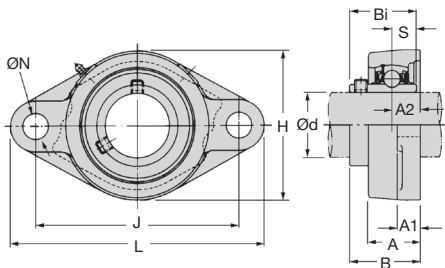

Option

- Version suitable for the food industry

Part number	Load (kN)		Speed/tolerance (rpm)			
	dynamic	static	j7	h7	h8	h9
UCFL204	12,2	6,35	6700	4900	3500	1250
UCFL205	13,3	7,50	5600	4100	2900	1050
UCFL206	18,6	10,80	4700	3400	2400	880
UCFL208	27,7	17,00	3600	2600	1900	660
UCFL212	50,0	34,50	2400	1600	1250	460

DISCOUNTS

Qty	1+	6+	10+	20+
Disc.	List	-20%	-40%	On request

Part number	Bore				A	ØN	H	B	Bi	S	Bolt size	Price each		
	Ød	L	J	A2									Stock*	1 to 5
UCFL204	20	113	90	5	11	25,5	12	60	33,3	31,0	12,7	M10	✓	13,70 €
UCFL205	25	130	99	16	13	27,0	16	68	35,8	34,1	14,3	M14	✓	14,75 €
UCFL206	30	148	117	18	13	31,0	16	80	40,2	38,1	15,9	M14	✓	18,51 €
UCFL208	40	175	144	21	14	36,0	16	100	51,2	49,2	19,0	M14	✓	27,70 €
UCFL212	60	250	202	29	18	48,0	23	140	68,7	65,1	25,4	M20	-	62,45 €

*Depending on availability - Dimensions in mm

HPC

WEB
04/2020

www.hpceurope.com

Tél: 0 825 88 5000 Service 0,15€/min + prix appel