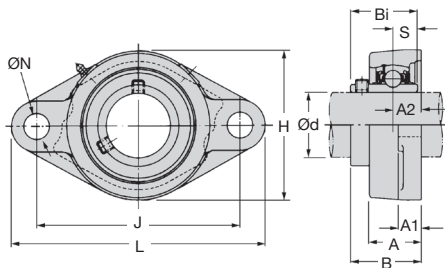

Cast iron flanged bearing

UCFL

2 mounting points

- Self-aligning bearing
- Spherical external ring
- Working temperature range: -30 to +100°C
- Material:
 - Bearing: steel
 - Housing: cast iron
- Maximum speed depends on the shaft tolerance

Use

- Mounting a single bearing

Option

- Version suitable for the food industry

Part number	Load (kN)		Speed/tolerance (rpm)			
	dynamic	static	j7	h7	h8	h9
UCFL204	12,2	6,35	6700	4900	3500	1250
UCFL205	13,3	7,50	5600	4100	2900	1050
UCFL206	18,6	10,80	4700	3400	2400	880
UCFL208	27,7	17,00	3600	2600	1900	660
UCFL212	50,0	34,50	2400	1600	1250	460

DISCOUNTS

Qty	1+	6+	10+	20+
Disc.	List	-20%	-40%	On request

Part number	Bore				A	ØN	H	B	Bi	S	Bolt size	Price each		
	Ød	L	J	A2									Stock*	1 to 5
UCFL204	20	113	90	5	11	25,5	12	60	33,3	31,0	12,7	M10	✓	13,70 €
UCFL205	25	130	99	16	13	27,0	16	68	35,8	34,1	14,3	M14	✓	14,75 €
UCFL206	30	148	117	18	13	31,0	16	80	40,2	38,1	15,9	M14	✓	18,51 €
UCFL208	40	175	144	21	14	36,0	16	100	51,2	49,2	19,0	M14	✓	27,70 €
UCFL212	60	250	202	29	18	48,0	23	140	68,7	65,1	25,4	M20	-	62,45 €

*Depending on availability - Dimensions in mm

Our other products

ASM

Cylindrical polymer bush, Food grade polymer

BLHM30

Right angled gearbox, double output shafts, up to 4.4 Nm

RFV50

Stainless steel worm and wheel gearbox, up to 80 Nm