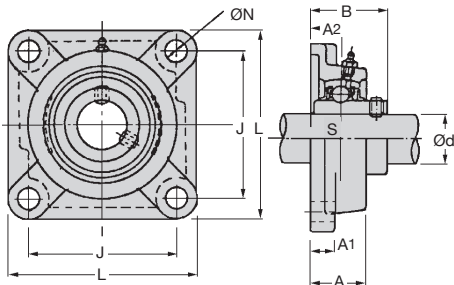

Cast iron flange bearing unit

4 mounting points

UCF

- Self-aligning bearing
- Spherical external ring
- Working temperature range: -30 to +100°C
- Material:
  - Bearing: steel
  - Housing: cast iron
- Maximum speed depends on the shaft tolerance

Use

- Mounting a single bearing

Option

- Version suitable for the food industry

Part number	Load (kN)		Speed/tolerance (rpm)			
	dynamic	static	j7	h7	h8	h9
UCF204	12,2	6,35	6700	4900	3500	1250
UCF205	13,3	7,50	5600	4100	2900	1050
UCF206	18,6	10,80	4700	3400	2400	880
UCF207	24,5	14,60	4000	3000	2100	760
UCF208	27,7	17,00	3600	2600	1900	660
UCF209	31,0	19,50	3300	2400	1700	620
UCF210	33,5	22,50	3000	2200	1600	570
UCF211	41,5	28,00	2700	2000	1400	510
UCF212	50,0	34,50	2400	1600	1250	460

DISCOUNTS

Qty	1+	6+	10+	20+
Disc.	List	-20%	-40%	On request

Part number	Bore								Bolt size	Stock*	Price each 1 to 5	
	Ød	L	J	A2	A1	A	B	ØN				
UCF204	20	86	64	15	12	25,5	33,3	12	12,7	M10	✓	13,24 €
UCF205	25	95	70	16	14	27,0	35,8	12	14,3	M10	✓	14,30 €
UCF206	30	108	83	18	14	31,0	40,2	12	15,9	M10	✓	17,94 €
UCF207	35	117	92	19	16	34,0	44,4	14	17,5	M12	✓	22,78 €
UCF208	40	130	102	21	16	36,0	51,2	16	19,0	M14	✓	26,85 €
UCF209	45	137	105	22	18	38,0	52,2	16	19,0	M14	-	31,19 €
UCF210	50	143	111	22	18	40,0	54,6	16	19,0	M14	✓	40,37 €
UCF211	55	162	130	25	20	43,0	58,4	19	22,2	M16	-	49,08 €
UCF212	60	175	143	29	20	48,0	68,7	19	25,4	M16	✓	60,55 €

*Depending on availability - Dimensions in mm