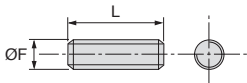

Accessories

- SHN nuts

- MCL and MHX sleeves

DISCOUNTS

Qty	1+	5+	15+
Disc.	List	-5%	On request

Part number	ØF	L	Quantity per pack	Price each 1 to 4
TIF6-30/B	M6	30	200	21,09 €
TIF6-40/B	M6	40	200	25,38 €
TIF6-50/B	M6	50	200	28,85 €
TIF6-60/B	M6	60	200	37,47 €
TIF6-70/B	M6	70	200	40,93 €
TIF6-80/B	M6	80	200	43,54 €
TIF6-100/B	M6	100	200	53,90 €
TIF6-120/B	M6	120	200	62,53 €
TIF8-30/B	M8	30	200	28,85 €
TIF8-40/B	M8	40	200	34,91 €
TIF8-50/B	M8	50	200	39,19 €
TIF8-60/B	M8	60	200	47,83 €
TIF8-70/B	M8	70	200	52,18 €
TIF8-80/B	M8	80	200	57,35 €
TIF8-100/B	M8	100	200	66,00 €
TIF8-120/B	M8	120	200	87,55 €
TIF8-140/B	M8	140	200	110,88 €
TIF10-30/B	M10	30	100	23,04 €
TIF10-40/B	M10	40	100	25,21 €
TIF10-50/B	M10	50	100	27,80 €
TIF10-60/B	M10	60	100	33,00 €
TIF10-70/B	M10	70	100	40,30 €
TIF10-80/B	M10	80	100	43,34 €
TIF10-100/B	M10	100	100	52,83 €
TIF10-120/B	M10	120	100	70,09 €
TIF10-140/B	M10	140	100	79,59 €
TIF10-160/B	M10	160	100	90,82 €
TIF12-40/B	M12	40	100	32,12 €
TIF12-50/B	M12	50	100	38,16 €
TIF12-60/B	M12	60	100	45,48 €
TIF12-70/B	M12	70	100	53,70 €
TIF12-80/B	M12	80	100	63,21 €
TIF12-100/B	M12	100	100	74,43 €
TIF12-120/B	M12	120	100	100,31 €
TIF12-140/B	M12	140	100	115,41 €
TIF12-160/B	M12	160	100	132,26 €

Dimensions in mm