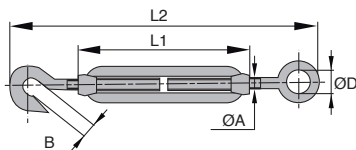

Stainless steel rigging screw with hook/eye

Turnbuckle

TACss

- Rigging screw with eye and hook
- Fitting component
- Material: stainless steel 316

Info.

- SWL: safe working load.
- The Safe Working Load is calculated by dividing the breaking load by a factor of safety of 3

DISCOUNTS

| | | | | | |
|------------|-----|------|------|------------|-----|
| Qty | 1+ | 5+ | 10+ | 20+ | 30+ |
| Disc. List | -5% | -10% | -15% | On request | |

| Part number | ØA | B | ØD | L1 | L2 | SWL (kg) | Weight (kg) | Stock* | Price each 1 to 4 |
|-------------|-----|------|------|-----|---------|----------|-------------|--------|-------------------|
| TAC1-05/SS | M5 | 9 | 8,3 | 71 | 122-179 | 180 | 0,046 | ✓ | 9,38 € |
| TAC1-06/SS | M6 | 9,5 | 10,0 | 90 | 160-228 | 360 | 0,076 | ✓ | 11,24 € |
| TAC1-08/SS | M8 | 11 | 12,0 | 120 | 210-303 | 650 | 0,165 | ✓ | 19,44 € |
| TAC1-10/SS | M10 | 13 | 15,8 | 150 | 255-376 | 1000 | 0,285 | ✓ | 24,81 € |
| TAC1-12/SS | M12 | 16,8 | 20,0 | 200 | 305-473 | 1400 | 0,515 | - | 38,04 € |
| TAC1-16/SS | M16 | 16,3 | 26,0 | 245 | 400-593 | 2300 | 1,110 | - | 77,15 € |

*Depending on availability - Dimensions in mm

Our other products

CHAL3
Piano hinge,
Aluminium

H1
Crossed helical gear
crossed axis at 90°,
Machined plastic
(delrin)

SSDB
Stainless steel bevel
gear, 2:1

PGR
Folding revolving
handle for handwheel,
Folding

PLM-20SC
Cylindrical magnet,
Cylindrical magnet

SCH
Horizontal hook
toggle clamp,
Horizontal Hook
clamp - steel

VRSF
Male swivelling lifting
ring, Male swivelling

RFK48C
Hypoid gearbox -
Stainless steel, up to
350 Nm