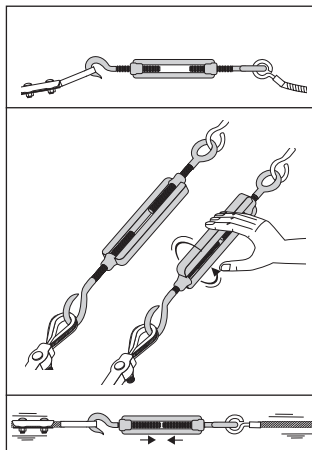

Stainless steel rigging screw with hook/eye

Turnbuckle

TACss

- Rigging screw with eye and hook
- Fitting component
- Material: stainless steel 316

Info.

- SWL: safe working load.
- The Safe Working Load is calculated by dividing the breaking load by a factor of safety of 3

DISCOUNTS

| | | | | | |
|------------|-----|------|------|------------|-----|
| Qty | 1+ | 5+ | 10+ | 20+ | 30+ |
| Disc. List | -5% | -10% | -15% | On request | |

| Part number | ØA | B | ØD | L1 | L2 | SWL (kg) | Weight (kg) | Stock* | Price each 1 to 4 |
|-------------|-----|------|------|-----|---------|----------|-------------|--------|-------------------|
| TAC1-05/SS | M5 | 9 | 8,3 | 71 | 122-179 | 180 | 0,046 | ✓ | 9,38 € |
| TAC1-06/SS | M6 | 9,5 | 10,0 | 90 | 160-228 | 360 | 0,076 | ✓ | 11,24 € |
| TAC1-08/SS | M8 | 11 | 12,0 | 120 | 210-303 | 650 | 0,165 | ✓ | 19,44 € |
| TAC1-10/SS | M10 | 13 | 15,8 | 150 | 255-376 | 1000 | 0,285 | ✓ | 24,81 € |
| TAC1-12/SS | M12 | 16,8 | 20,0 | 200 | 305-473 | 1400 | 0,515 | - | 38,04 € |
| TAC1-16/SS | M16 | 16,3 | 26,0 | 245 | 400-593 | 2300 | 1,110 | - | 77,15 € |

*Depending on availability - Dimensions in mm

Our other products

CHAL3
Piano hinge,
Aluminium

H1
Crossed helical gear
crossed axis at 90°,
Machined plastic
(delrin)

SSDB
Stainless steel bevel
gear, 2:1

PGR
Folding revolving
handle for handwheel,
Folding

PLM-20SC
Cylindrical magnet,
Cylindrical magnet

SCH
Horizontal hook
toggle clamp,
Horizontal Hook
clamp - steel

VRSF
Male swivelling lifting
ring, Male swivelling

RFK48C
Hypoid gearbox -
Stainless steel, up to
350 Nm