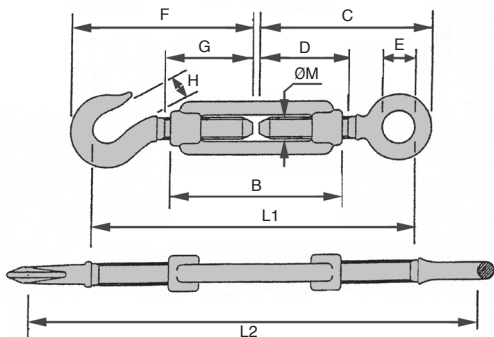

Info.

- SWL: safe working load.
  The Safe Working Load is calculated by dividing the breaking load by a factor of safety of 3
- Not sold individually, please contact us for details