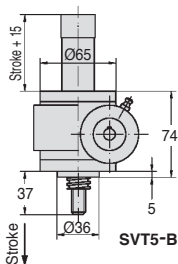

Screwjack with translating screw

Nominal load 5,000N

SVT5

- **Standard stroke length: 100mm**
- **Material:**
  - Body: Aluminium
- **Weight (without screw): 1.5 kg**
- **Weight of screw: 0.2 kg /100mm**
- **Lubrication: Grease (50g required)**

Accessories

- Plate **SVT5-PLATEAU**
- Clevis **SVT5-CHAPE**

DISCOUNTS

Qty	1+	2+
Disc.	List	On request

Part number	Reduction ratio	Torque at nominal force		rpm max.	Max. speed (m/min)	Max. power (kW)	
		force (Nm)	Efficiency			at 20% DC	at 10% DC
SVT5-10	10:1	1,54	31%	2800	1,68	0,18	0,23
SVT5-20	20:1	1,04	23%	2800	0,84	0,18	0,23

Part number	Reduction ratio	Stroke (H)	Screw Ø	Stroke per rev (mm)	Nominal force (N)	Price each

Upwards direction

SVT5-10-100H	10:1	100	TR20 x 6	0,6	5000	641,34 €
SVT5-20-100H	20:1	100	TR20 x 6	0,3	5000	641,34 €
SVT5-COURSE					per additional 100mm of stroke length	20,43 €

Downwards direction

SVT5-10-100B	10:1	100	TR20 x 6	0,6	5000	641,34 €
SVT5-20-100B	20:1	100	TR20 x 6	0,3	5000	641,34 €
SVT5-COURSE					per additional 100mm of stroke length	20,43 €

Dimensions in mm