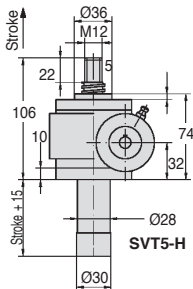

## Nominal load 5,000N

## SVT5

- **Standard stroke length: 100mm**
- **Material:**
  - Body: Aluminium
- **Weight (without screw): 1.5 kg**
- **Weight of screw: 0.2 kg /100mm**
- **Lubrication: Grease (50g required)**