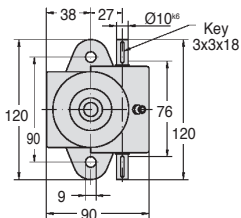

Screwjack with translating screw

Nominal load 5,000N

SVT5

- **Standard stroke length: 100mm**
- **Material:**
  - Body: Aluminium
- **Weight (without screw): 1.5 kg**
- **Weight of screw: 0.2 kg /100mm**
- **Lubrication: Grease (50g required)**

Accessories

- Plate **SVT5-PLATEAU**
- Clevis **SVT5-CHAPE**

DISCOUNTS

Qty	1+	2+
Disc.	List	On request

Part number	Reduction ratio	Torque at nominal force		rpm max.	Max. speed (m/min)	Max. power (kW)	
		force (Nm)	Efficiency			at 20% DC	at 10% DC
SVT5-10	10:1	1,54	31%	2800	1,68	0,18	0,23
SVT5-20	20:1	1,04	23%	2800	0,84	0,18	0,23

Part number	Reduction ratio	Stroke (H)	Screw Ø	Stroke per rev (mm)	Nominal force (N)	Price each

Upwards direction

SVT5-10-100H	10:1	100	TR20 x 6	0,6	5000	641,34 €
SVT5-20-100H	20:1	100	TR20 x 6	0,3	5000	641,34 €
SVT5-COURSE					per additional 100mm of stroke length	20,43 €

Downwards direction

SVT5-10-100B	10:1	100	TR20 x 6	0,6	5000	641,34 €
SVT5-20-100B	20:1	100	TR20 x 6	0,3	5000	641,34 €
SVT5-COURSE					per additional 100mm of stroke length	20,43 €

Dimensions in mm