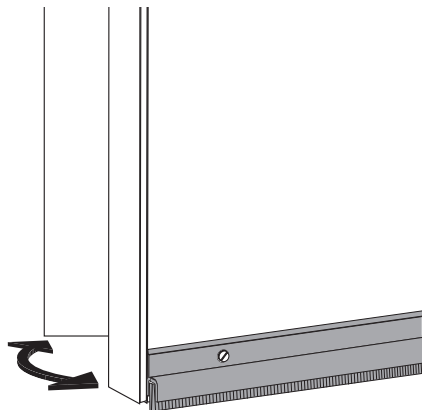

### Straight rigid support 1 metre

- Provides a seal for the bottoms of doors, gates or roller shutters
- Prevents rodent entry
- Materials:
  - Frame: anodised aluminium
  - Brush: black polypropylene fibres with anti-UV treatment

## STRIP

## Rigid support

- Provides a seal to the bottoms of doors, gates or roller shutters
- Prevents rodent entry
- Materials:

Frame: anodised aluminium

Brush: black polypropylene fibres

Aluminium  
STRIP

Can be modified  
to order