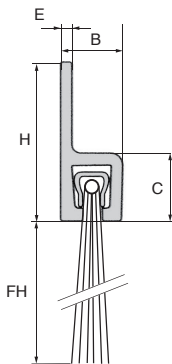

Sealing brush strip

STRIP 1m

Straight rigid support 1 metre

- Provides a seal for the bottoms of doors, gates or roller shutters
- Prevents rodent entry
- Materials:
  - Frame: anodised aluminium
  - Brush: black polypropylene fibres with anti-UV treatment

Option

- Can be modified to order (subject to min quantity)

Aluminium strip

Can be modified to order

DISCOUNTS

Qty	1+	6+	25+	50+
Disc.	List	-10%	-15%	On request

Part number	Length (mm)	FH	H	B	C	E	Stock*	Price each 1 to 5
STRIP3-15-1000	1000	15	15	6,2	6,5	1,2	✓	13,77 €
STRIP3-20-1000	1000	20	15	6,2	6,5	1,2	✓	14,83 €
STRIP3-25-1000	1000	25	15	6,2	6,5	1,2	- New	16,20 €
STRIP5-25-1000	1000	25	25	8	8	1,2	✓	16,77 €
STRIP5-30-1000	1000	30	25	8	8	1,2	✓	17,36 €
STRIP5-40-1000	1000	40	25	8	8	1,2	- New	20,46 €
STRIP5-50-1000	1000	50	25	8	8	1,2	- New	21,72 €
STRIP8-40-1000	1000	40	50	13	13	2	✓	26,35 €
STRIP8-60-1000	1000	60	50	13	13	2	✓	32,43 €
STRIP8-80-1000	1000	80	50	13	13	2	✓	36,71 €
STRIP8-120-1000	1000	120	50	13	13	2	- New	68,22 €
STRIP8-150-1000	1000	150	50	13	13	2	- New	78,81 €

*Depending on availability - Dimensions in mm