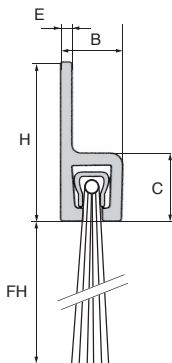

Sealing brush strip

STRIP 1m

Straight rigid support 1 metre

- Provides a seal for the bottoms of doors, gates or roller shutters
- Prevents rodent entry
- Materials:
  - Frame: anodised aluminium
  - Brush: black polypropylene fibres with anti-UV treatment

Option

- Can be modified to order (subject to min quantity)

Aluminium strip

Can be modified to order

DISCOUNTS

Qty	1+	6+	25+	50+
Disc.	List	-10%	-15%	On request

Part number	Length (mm)	FH	H	B	C	E	Stock*	Price each 1 to 5
STRIP3-15-1000	1000	15	15	6,2	6,5	1,2	✓	13,77 €
STRIP3-20-1000	1000	20	15	6,2	6,5	1,2	✓	14,83 €
STRIP3-25-1000	1000	25	15	6,2	6,5	1,2	- New	16,20 €
STRIP5-25-1000	1000	25	25	8	8	1,2	✓	16,77 €
STRIP5-30-1000	1000	30	25	8	8	1,2	✓	17,36 €
STRIP5-40-1000	1000	40	25	8	8	1,2	- New	20,46 €
STRIP5-50-1000	1000	50	25	8	8	1,2	- New	21,72 €
STRIP8-40-1000	1000	40	50	13	13	2	✓	26,35 €
STRIP8-60-1000	1000	60	50	13	13	2	✓	32,43 €
STRIP8-80-1000	1000	80	50	13	13	2	✓	36,71 €
STRIP8-120-1000	1000	120	50	13	13	2	- New	68,22 €
STRIP8-150-1000	1000	150	50	13	13	2	- New	78,81 €

*Depending on availability - Dimensions in mm