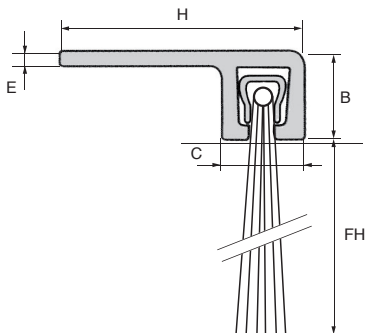

Sealing brush strip

Right angled rigid support

STRIP

- Provides a seal for the bottoms of doors, gates or roller shutters
- Prevents rodent entry
- Material:
  - Frame: anodised aluminium
  - Brush: black polypropylene fibres with anti-UV treatment

Option

- Can be modified to order (subject to min quantity)

Can be modified to order

DISCOUNTS

Qty	1+	6+	25+	50+
Disc.	List	-10%	-15%	On request

Part number	Length (mm)	FH	H	B	C	E	Stock*	Price each 1 to 5
STRIP3-15F-1000	1000	15	15	6,5	6,5	1,2	✓	13,77 €
STRIP3-20F-1000	1000	20	15	6,5	6,5	1,2	✓	14,83 €
STRIP5-25F-1000	1000	25	25	8	8	1,2	✓	16,77 €
STRIP5-30F-1000	1000	30	25	8	8	1,2	✓	17,36 €
STRIP8-40F-1000	1000	40	50	13	13	2	✓	26,35 €
STRIP8-60F-1000	1000	60	50	13	13	2	✓	32,43 €
STRIP8-80F-1000	1000	80	50	13	13	2	✓	36,71 €

*Depending on availability - Dimensions in mm