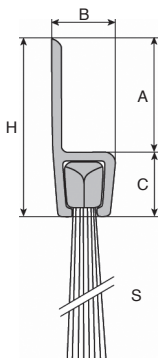

| Part number | Length (mm) | FH | H | B | C | E | Stock* | Price each 1 to 5 |
|-----------------|-------------|-----|----|-----|-----|-----|--------|-------------------|
| STRIP3-15-1000 | 1000 | 15 | 15 | 6,2 | 6,5 | 1,2 | ✓ | 13,77 € |
| STRIP3-20-1000 | 1000 | 20 | 15 | 6,2 | 6,5 | 1,2 | ✓ | 14,83 € |
| STRIP3-25-1000 | 1000 | 25 | 15 | 6,2 | 6,5 | 1,2 | - New | 16,20 € |
| STRIP5-25-1000 | 1000 | 25 | 25 | 8 | 8 | 1,2 | ✓ | 16,77 € |
| STRIP5-30-1000 | 1000 | 30 | 25 | 8 | 8 | 1,2 | ✓ | 17,36 € |
| STRIP5-40-1000 | 1000 | 40 | 25 | 8 | 8 | 1,2 | - New | 20,46 € |
| STRIP5-50-1000 | 1000 | 50 | 25 | 8 | 8 | 1,2 | - New | 21,72 € |
| STRIP8-40-1000 | 1000 | 40 | 50 | 13 | 13 | 2 | ✓ | 26,35 € |
| STRIP8-60-1000 | 1000 | 60 | 50 | 13 | 13 | 2 | ✓ | 32,43 € |
| STRIP8-80-1000 | 1000 | 80 | 50 | 13 | 13 | 2 | ✓ | 36,71 € |
| STRIP8-120-1000 | 1000 | 120 | 50 | 13 | 13 | 2 | - New | 68,22 € |
| STRIP8-150-1000 | 1000 | 150 | 50 | 13 | 13 | 2 | - New | 78,81 € |

*Depending on availability - Dimensions in mm

Sealing brush strip

STRIP

Rigid support

- Provides a seal to the bottoms of doors, gates or roller shutters
- Prevents rodent entry
- Materials:

Frame: anodised aluminium

Brush: black polypropylene fibres

Aluminium
STRIP

Can be modified
to order

DISCOUNTS

| Qty | 1+ | 4+ | 6+ | 10+ |
|-------|------|------|------|------------|
| Disc. | List | -10% | -15% | On request |

| Part number | Length L (mm) | A | B | C | H | S | Stock* | Price each 1 to 3 |
|-------------|---------------|----|------|----|----|----|--------|-------------------|
| STRIP5-25 | 3000 | 17 | 8,0 | 8 | 25 | 25 | ✓ | 50,41 € |
| STRIP8-80 | 3000 | 37 | 12,6 | 13 | 50 | 80 | ✓ | 110,27 € |

*Depending on availability - Dimensions in mm

Sealing brush strip

Right angled rigid support

STRIP

- Provides a seal for the bottoms of doors, gates or roller shutters
- Prevents rodent entry
- Material:
 - Frame: anodised aluminium
 - Brush: black polypropylene fibres with anti-UV treatment