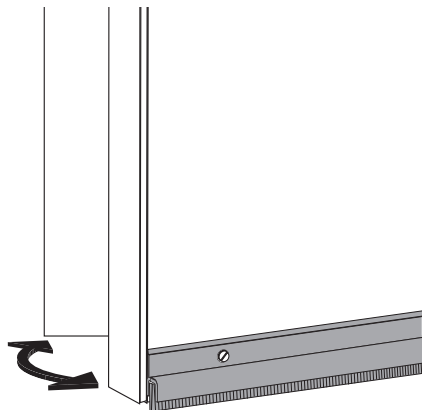

DISCOUNTS

Qty	1+	4+	6+	10+
Disc.	List	-10%	-15%	On request

Part number	Length L (mm)	A	B	C	H	S	Stock*	Price each 1 to 3
STRIP5-25	3000	17	8,0	8	25	25	✓	50,41 €
STRIP8-80	3000	37	12,6	13	50	80	✓	110,27 €

*Depending on availability - Dimensions in mm