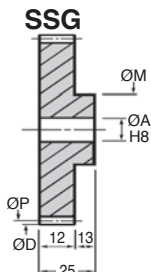

Stainless steel spur gear

Module 1.5

304L stainless steel

- Quality standard 9
- Pressure angle 20°

Torque and power indication				
For 50 teeth at 1000 rpm				
	StS 304L	brass	fibre	
Nm	8,88	4,44	3,55	
kW	0,93	0,46	0,37	

stainless steel

DISCOUNTS

Qty	1+	6+	20+
Disc.	List -12%	On request	

Part number	Teeth Z	pcd ØP	Outside ØD	Boss ØM	Bore ØA	Price each 1 to 5
SSG1.5-12-304L	12	18	21	14	8	28,18 €
SSG1.5-15-304L	15	22,5	25,5	18	8	30,97 €
SSG1.5-16-304L	16	24	27	20	10	32,30 €
SSG1.5-18-304L	18	27	30	20	10	36,36 €
SSG1.5-20-304L	20	30	33	20	10	38,63 €
SSG1.5-22-304L	22	33	36	20	10	42,74 €
SSG1.5-24-304L	24	36	39	25	10	44,73 €
SSG1.5-30-304L	30	45	48	25	10	56,51 €
SSG1.5-32-304L	32	48	51	25	10	60,71 €
SSG1.5-36-304L	36	54	57	30	15	69,79 €
SSG1.5-40-304L	40	60	63	40	15	74,12 €
SSG1.5-44-304L	44	66	69	40	15	74,28 €
SSG1.5-46-304L	46	69	72	40	15	77,50 €
SSG1.5-48-304L	48	72	75	40	15	80,97 €
SSG1.5-50-304L	50	75	78	40	15	112,40 €
SSG1.5-54-304L	54	81	84	40	15	112,40 €
SSG1.5-56-304L	56	84	87	40	15	112,40 €
SSG1.5-60-304L	60	90	93	40	15	154,48 €
SSG1.5-64-304L	64	96	99	40	15	154,48 €
SSG1.5-66-304L	66	99	102	40	15	177,20 €
SSG1.5-70-304L	70	105	108	40	15	177,20 €

Gears available up to this size

SSG1.5-298-304L	298	447	450	Dimensions: contact us	on request
-----------------	-----	-----	-----	------------------------	------------

*Depending on availability - Dimensions in mm

Our other products

Vertical toggle clamp,
Vertical Lever Clamp -
steel

Actuator guide kit,
Long housing

Stainless steel worm
and wheel gearbox,
up to 152 Nm

Steel bevel gear, 1:1

Stainless steel cable,
Stainless steel