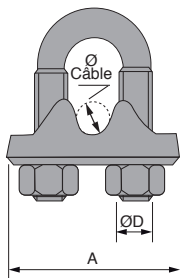

- Clamp for steel cable or rope
- Fitting components
- Material:
U bolt + plate: stainless steel

Assembly

- For cables Ø5 to Ø12, use 4 cable clamps
- For cables Ø12 to Ø16, use 5 cable clamps

Info.

- Not sold individually, please contact us for details

stainless steel

The attached end of the cable should be placed next to the plate, the free end next to the curve of the U

DISCOUNTS

Qty	1+	30+	60+	90+	120+	150+
Disc.	List	-5%	-10%	-15%	-20%	On request

Part number	Ø Cable	A	B	C	ØD	E	F	L	L1	Weight per 100 pieces (kg)	Stock*	Price each
												1 to 29
SCE1-05/SS	5	25	18	9	M5	8	5	15	26	2,40	✓	2,62 €
SCE1-06/SS	6	30	19	10	M6	10	5	20	33	3,80	✓	3,51 €
SCE1-08/SS	8	33	20	10	M6	10	5	23	35	4,50	✓	3,67 €
SCE1-10/SS	10	38	22	12	M8	13	6	24	43	7,50	✓	5,71 €
SCE1-12/SS	12	45	25	16	M10	17	8	30	54	13,08	-	9,84 €
SCE1-14/SS	14	46	27	17	M10	17	8	31	56	16,00	-	11,32 €
SCE1-16/SS	16	52	31	17	M9	17	9	31	65	20,00	-	14,54 €

*Depending on availability - Dimensions in mm

Our other products

KBS_UU

Stainless steel closed precision linear bearing, Precision - stainless steel...

LWL

Linear ball slide - Stainless steel balls, Chariot - from 514 N to 1...

CHML40

Worm and wheel gear reducer, up to 57 Nm - Integrated torque limiter

SCE

U-shaped cable clamp, Steel

PSG05HC

Skive hobbled spur gears - precision range, Case hardened steel 20NCD2

LVT

Miniature motorised actuator 1A, 1 amper