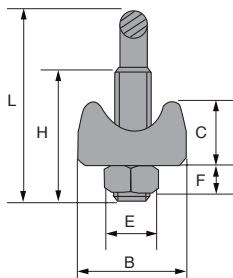

- Clamp for steel cable or rope
- Fitting components
- Material:
U bolt + plate: stainless steel

Assembly

- For cables Ø5 to Ø12, use 4 cable clamps
- For cables Ø12 to Ø16, use 5 cable clamps

Info.

- Not sold individually, please contact us for details

stainless steel

The attached end of the cable should be placed next to the plate, the free end next to the curve of the U

DISCOUNTS

Qty	1+	30+	60+	90+	120+	150+
Disc.	List	-5%	-10%	-15%	-20%	On request

Part number	Ø Cable	A	B	C	ØD	E	F	L	L1	Weight per 100 pieces (kg)	Stock*	Price each
												1 to 29
SCE1-05/SS	5	25	18	9	M5	8	5	15	26	2,40	✓	2,62 €
SCE1-06/SS	6	30	19	10	M6	10	5	20	33	3,80	✓	3,51 €
SCE1-08/SS	8	33	20	10	M6	10	5	23	35	4,50	✓	3,67 €
SCE1-10/SS	10	38	22	12	M8	13	6	24	43	7,50	✓	5,71 €
SCE1-12/SS	12	45	25	16	M10	17	8	30	54	13,08	-	9,84 €
SCE1-14/SS	14	46	27	17	M10	17	8	31	56	16,00	-	11,32 €
SCE1-16/SS	16	52	31	17	M9	17	9	31	65	20,00	-	14,54 €

*Depending on availability - Dimensions in mm

Our other products

KBS_UU

Stainless steel closed precision linear bearing, Precision - stainless steel...

LWL

Linear ball slide - Stainless steel balls, Chariot - from 514 N to 1...

CHML40

Worm and wheel gear reducer, up to 57 Nm - Integrated torque limiter

SCE

U-shaped cable clamp, Steel

PSG05HC

Skive hobbled spur gears - precision range, Case hardened steel 20NCD2

LVT

Miniature motorised actuator 1A, 1 amper