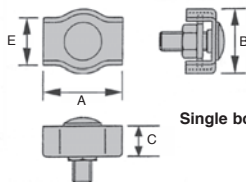

- Fitting elements
- Flat cable clamp with single or dual bolts
- Material:  
Clamp: Stainless steel 316 plated steel Fe360B

**Info.**

- Not sold individually, please contact us for details

Single bolt

Dual bolts

**DISCOUNTS**

Qty	1+	30+	60+	90+	120+	150+
Disc.	List	-5%	-10%	-15%	-20%	On request

Part number	Ø Cable	A	B	C	E	F	Weight per 100 pieces (kg)	Stock*	Price each 1 to 29
<b>Single bolts</b>									
SCA1-02/SS	2	15	11	5,0	7	-	0,438	✓	1,19 €
SCA1-03/SS	3	17	14	6,0	9	-	0,520	✓	1,52 €
SCA1-04/SS	4	20	17	7,0	11	-	1,090	✓	1,87 €
SCA1-05/SS	5	25	19	8,5	13	-	1,442	✓	2,52 €
SCA1-06/SS	6	30	24	10,0	16	-	2,630	✓	4,09 €
<b>Dual bolts</b>									
SCA2-02/SS	2	30	11	5,0	7	15	0,926	✓	1,95 €
SCA2-03/SS	3	34	14	6,0	9	17	1,230	✓	2,59 €
SCA2-04/SS	4	40	17	7,0	11	19	2,290	✓	3,53 €
SCA2-05/SS	5	50	19	8,5	13	25	3,090	✓	4,48 €
SCA2-06/SS	6	60	24	10,0	16	30	5,440	✓	6,28 €

\*Depending on availability - Dimensions in mm

TBD

Manual leadscrew  
table with opposing  
threads, 2kg

PF45

Worm and wheel gear  
reducer, up to 40 Nm

MHPGR

Arm with folding  
rotating handle,

PW\_PWG2

Wheel - precision  
range, Bronze