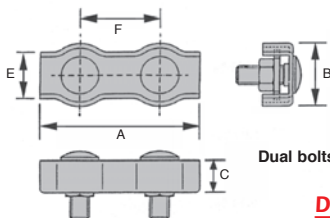

- Fitting elements
- Flat cable clamp with single or dual bolts
- Material:  
Clamp: Stainless steel 316 plated steel Fe360B

**Info.**

- Not sold individually, please contact us for details

Single bolt

Dual bolts

**DISCOUNTS**

Qty	1+	30+	60+	90+	120+	150+
Disc.	List	-5%	-10%	-15%	-20%	On request

Part number	Ø Cable	A	B	C	E	F	Weight per 100 pieces (kg)	Stock*	Price each 1 to 29
<b>Single bolts</b>									
SCA1-02/SS	2	15	11	5,0	7	-	0,438	✓	1,19 €
SCA1-03/SS	3	17	14	6,0	9	-	0,520	✓	1,52 €
SCA1-04/SS	4	20	17	7,0	11	-	1,090	✓	1,87 €
SCA1-05/SS	5	25	19	8,5	13	-	1,442	✓	2,52 €
SCA1-06/SS	6	30	24	10,0	16	-	2,630	✓	4,09 €
<b>Dual bolts</b>									
SCA2-02/SS	2	30	11	5,0	7	15	0,926	✓	1,95 €
SCA2-03/SS	3	34	14	6,0	9	17	1,230	✓	2,59 €
SCA2-04/SS	4	40	17	7,0	11	19	2,290	✓	3,53 €
SCA2-05/SS	5	50	19	8,5	13	25	3,090	✓	4,48 €
SCA2-06/SS	6	60	24	10,0	16	30	5,440	✓	6,28 €

\*Depending on availability - Dimensions in mm

TBD

Manual leadscrew  
table with opposing  
threads, 2kg

PF45

Worm and wheel gear  
reducer, up to 40 Nm

MHPGR

Arm with folding  
rotating handle,

PW\_PWG2

Wheel - precision  
range, Bronze