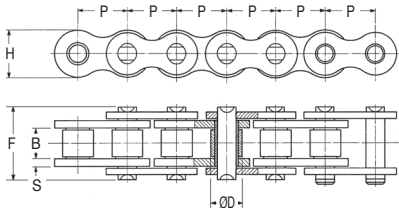

Single chain supplied by the metre **Sta** **DIN** **Stock**

Pitch 9.52 to 19.05 mm

Stainless steel

- DIN 8187 (European Standard)
- ISO 606
- Compatible with standard HPC sprockets
- Supplied in multiples of 5 metres

Accessories

- Chain tensioner section (tome 4 p.128 to p.141)

DISCOUNTS

No metres	1+	10+	25+
Discounts	List	-10%	On request

Part number	DIN	Pitch P (mm)	B (mm)	Roller ØD (mm)	F (mm)	H (mm)	S (mm)	Breaking strength (kN)	Sold in multiples of	Price per metre
SBS-375/M 06B-1		9,52	5,72	6,35	14,0	8,3	1,3	9	5 metres	✓ 32,72 €
SBS-500/M 08B-1		12,70	7,75	8,51	18,7	11,8	1,6	18	5 metres	✓ 37,77 €
SBS-625/M 10B-1		15,88	9,65	10,16	21,1	14,7	1,70	22,4	5 metres	✓ 52,66 €
SBS-750/M 12B-1		19,05	11,68	12,07	24,5	16,1	1,85	29	5 metres	✓ 60,38 €

*Depending on availability - Dimensions in mm