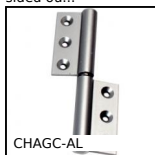

Free running wheel with central hole

RURT

For loads up to 350kg

- Light industrial castor for loads up to 350kg
- Materials:
 - Top bracket/plate: Plated steel sheet
 - Polyurethane covered wheel, 85 Shore
 - Aluminium rim
- Swivel castor with double locks: simple to lock/unlock using foot operated pedal
- Hub with ball bearing
- Working temperature range: -30 to +80°C

Dimensions in mm

Our other products

GCB880
Curved track for slat top chain, Ranges 880 and 881

PVL
Small lobed handle, Polyamide

SCR
Suction cup threaded insert, Adaptator for insert

DOMI50
Accessories, Clamping lever

BAN
Angular clamp, Standard

BPP
Pressed steel flanged bearing for light loads, Sheet steel

VQTplqn
Quarter-turn clamp lock - Clamping plate, Flush mounting

EX
Optional shaft for E-type gear reducers, E Gearboxes single sided ou...

BH02
Single housed bearing assembly, Bearing

BFA
Shaft locking washer, E clip

RAGb
Cylindrical brush track, For gentle

CHAGC-AL
Screw-in garnet hinge, Screw-on

Complementary products

RUR
Wheel, Polyurethane - Aluminium rim (Free running)