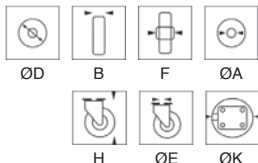

Applications

- Rough floors
- Can be used where metal chips, solvents, oil or grease is present

DISCOUNTS

Qty	1+	10+	30+
Disc. List	-5%	On request	

Part number	ØD	H	B	A	F	E	Swivel interference ØK	Max load (kg)	Price each 1 to 9
Swivel									
RURT80/P	80	106	40	12	41	12	162	180	26,07 €
RURT100/P	100	126	40	12	41	12	184	220	28,42 €
RURT125/P	125	153	40	15	41	12	216	260	32,30 €
RURT150/P	150	180	40	20	50	12	244	350	32,30 €
Swivel with double brake									
RURT80/PDB	80	106	40	12	41	12	290	180	31,19 €
RURT100/PDB	100	126	40	12	41	12	290	220	33,83 €
RURT125/PDB	125	153	40	15	41	12	290	260	37,65 €
RURT150/PDB	150	180	40	20	50	12	290	350	50,18 €

Dimensions in mm

Our other products

CLM
Male clevis end,
Stainless steel short

Gal-cardan
Single universal joint
eco series, Low duty

RVM25
Manually operated
gearbox, Bevel

HLA24
Right angle spiro
bevel gearbox, Up to
78Nm