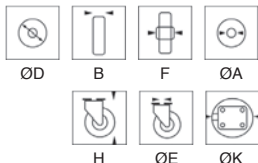

Applications

- Rough floors
- Can be used where metal chips, solvents, oil or grease is present

DISCOUNTS

Qty	1+	10+	30+
Disc. List	-5%	On request	

Part number	ØD	H	B	A	F	E	Swivel interference ØK	Max load (kg)	Price each 1 to 9
Swivel									
RURT80/P	80	106	40	12	41	12	162	180	26,07 €
RURT100/P	100	126	40	12	41	12	184	220	28,42 €
RURT125/P	125	153	40	15	41	12	216	260	32,30 €
RURT150/P	150	180	40	20	50	12	244	350	32,30 €
Swivel with double brake									
RURT80/PDB	80	106	40	12	41	12	290	180	31,19 €
RURT100/PDB	100	126	40	12	41	12	290	220	33,83 €
RURT125/PDB	125	153	40	15	41	12	290	260	37,65 €
RURT150/PDB	150	180	40	20	50	12	290	350	50,18 €

Dimensions in mm

Our other products

GCB880
Curved track for slat top chain, Ranges 880 and 881

PVL
Small lobed handle, Polyamide

SCR
Suction cup threaded insert, Adaptator for insert

DOMI50
Accessories, Clamping lever

BAN
Angular clamp, Standard

BPP
Pressed steel flanged bearing for light loads, Sheet steel

VQTplqn
Quarter-turn clamp lock - Clamping plate, Flush mounting

EX
Optional shaft for E-type gear reducers, E Gearboxes single sided ou...

BH02
Single housed bearing assembly, Bearing

BFA
Shaft locking washer, E clip

RAGb
Cylindrical brush track, For gentle

CHAGC-AL
Screw-in garnet hinge, Screw-on

Complementary products

RUR
Wheel, Polyurethane - Aluminium rim (Free running)