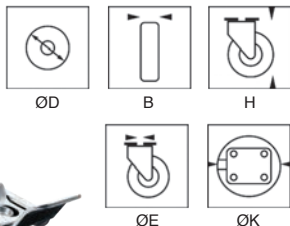

Polyamide castor with central hole

For heavy loads up to 600kg

RPCTC

- Industrial wheel suitable for loads up to 600kg
- Swivel system uses two ball races
- Swivel castor with double locks: simple to lock/unlock using foot operated pedal
- Smooth central bore
- Materials:
 - Top plate: pressed steel sheet, protected by bright zinc plating
 - Polyamide wheel (see RPC)
 - Working temperature range: - 30°C to + 80°C

Advantages

- Light
- Will not mark or stain floor
- Low rolling resistance
- For solid, hard floors

DISCOUNTS

Qty	1+	10+	30+
Disc.	List	-5%	On request

Part number	ØD	B	H	ØE	Swivel interference ØK	Max load (kg)	Price each 1 to 9
Swivel							
RPC60/TC/P	60	31	97	12	140	200	8,74 €
RPC80/TC/P	80	32	106	12	160	250	9,28 €
RPC100/TC/P	100	32	124	12	184	300	9,72 €
RPC125/TC/P	125	36	152	12	210	350	14,47 €
RPC150/TC/P	150	37	181	12	246	400	20,32 €
RPC160/TC/P	160	40	189	12,5	268	500	41,09 €
RPC200/TC/P	200	50	232	12,5	318	600	47,24 €
Swivel with double brake							
RPC80/TC/PDB	80	32	106	12	290	250	14,64 €
RPC100/TC/PDB	100	32	124	12	290	300	15,37 €
RPC125/TC/PDB	125	36	152	12	290	350	19,53 €
RPC150/TC/PDB	150	37	181	12	290	400	25,66 €
RPC160/TC/PDB	160	40	189	12,5	268	500	51,83 €
RPC200/TC/PDB	200	50	232	12,5	318	600	53,78 €

M1

Worm and wheel set,
Machined plastic
(delrin)

PRF_FIX_UNI

Universal fastener for
aluminium profile,
Universal

NT91

Spur gear coaxial
gearbox, from 10 to
35 Nm - In-line

CHALss

Piano hinge, Stainless
steel

Wheel, Polyamide

RBNTc

Swivel caster with
central hole, Steel -
rubber

RBGtc

Swivel caster with
central hole, Steel -
grey rubber - with
double b...