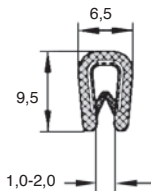

RJA

PVC

- Supplied by the roll
- Can be fixed to sheet metal or thin panel
- Material: black PVC

RJA00-02

RJA00-08

DISCOUNTS for 5m

Qty	1+	5+	50+
Disc.	List	-10%	On request

DISCOUNTS for 50-100m

Qty	1+	3+	6+
Disc.	List	-10%	On request

Part number	Material	Sold in rolls of	Stock*	Price each
RJA00-02/5	Black PVC	5 metres	✓	11,23 €
RJA00-02/100	Black PVC	100 metres	✓	180,83 €
RJA00-08/5	Black PVC	5 metres	✓	16,40 €
RJA00-08/50	Black PVC	50 metres	-	131,67 €

BAC105

Storage bin, 8mm

HTD14M_55

HTD Heavy duty
timing pulley, HTD14
Cast

COA-COG

Surface mounting
plate, Surface
mounting plate for
clevis

AT5P_AT10P

Connecting plate for
AT type timing belts,
AT10

WTM

Tightening washer -
DIN6340, Steel

RBGtc

Swivel castor with
central hole, Steel -

T5-BAR

T type tooth bar
stock, T5

UCP_SS

Stainless steel pillow
block bearing,