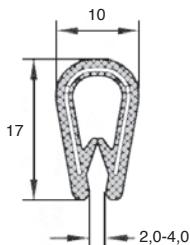

RJA

PVC

- Supplied by the roll
- Can be fixed to sheet metal or thin panel
- Material: black PVC

RJA00-02

RJA00-08

DISCOUNTS for 5m

Qty	1+	5+	50+
Disc.	List	-10%	On request

DISCOUNTS for 50-100m

Qty	1+	3+	6+
Disc.	List	-10%	On request

Part number	Material	Sold in rolls of	Stock*	Price each
RJA00-02/5	Black PVC	5 metres	✓	11,23 €
RJA00-02/100	Black PVC	100 metres	✓	180,83 €
RJA00-08/5	Black PVC	5 metres	✓	16,40 €
RJA00-08/50	Black PVC	50 metres	-	131,67 €

*Depending on availability - Dimensions in mm

Our other products

M1

Worm and wheel set,
Hardened steel

M1

Worm and wheel set,
Machined plastic
(delrin)

CLG3

Moulded plastic spur
gear, Moulded plastic
(nylon)

BAC105

Storage bin, 8mm

HTD14M_55

HTD Heavy duty
timing pulley, HTD14
Cast

COA-COG

Surface mounting
plate, Surface
mounting plate for
clevis

AT5P_AT10P

Connecting plate for
AT type timing belts,
AT10