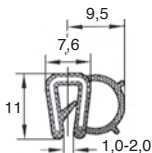

- Supplied by the roll
- Can be fixed to sheet metal or thin panels

Characteristics of EPDM

- Hardness 30 to 90 Shore A
- Working temperature: -35°C to +120°C
- Very good ozone, acid, hot water, and ageing resistance
- Almost impermeable to gas
- Good alkaline resistance
- No resistant to oils or some other hydrocarbons
- Flammable

DISCOUNTS for 50-100m

Qty	1+	3+	6+
Disc.	List	-10%	On request

Part number	Material	Supplied in rolls of	Stock*	Price each
RJA00-28/5	Black EPDM	5 metres	✓	29,43 €
RJA00-28/100	Black EPDM	100 metres	-	471,82 €
RJA10-11/5	Black PVC / EPDM	5 metres	✓	38,26 €
RJA10-11/100	Black PVC / EPDM	100 metres	-	611,92 €
RJAA0-01/5	Black PVC / EPDM	5 metres	✓	46,37 €
RJAA0-01/50	Black PVC / EPDM	50 metres	-	371,06 €
RJAA0-02/5	Black EPDM	5 metres	✓	39,51 €
RJAA0-02/50	Black EPDM	50 metres	-	315,76 €

*Depending on availability - Dimensions in mm

Our other products

PRF_BP

Doorstop for aluminium profile, Swing door stop

CHB

Worm and wheel gear reducer, up to 41 Nm

KK

Rounded end feather key, Steel

BLHB40_

Right angled gearbox, bored shafts, up to 10.3 Nm

CHAC4040NP

Square hinge with riveted pin, not drilled, Square with riveted pin,...

NT122

Spur gear coaxial gearbox, from 32 to 85 Nm - Inline

AC

Strike for toggle latch, 15mm