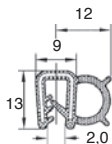

- Supplied by the roll
- Can be fixed to sheet metal or thin panels

Characteristics of EPDM

- Hardness 30 to 90 Shore A
- Working temperature: -35°C to +120°C
- Very good ozone, acid, hot water, and ageing resistance
- Almost impermeable to gas
- Good alkaline resistance
- No resistant to oils or some other hydrocarbons
- Flammable

RJAA0-02

DISCOUNTS for 5m

Qty.	1+	5+	50+
Disc.	List	-10%	On request

DISCOUNTS for 5m

Qty	1+	5+	50+
Disc.	List	-10%	On request

DISCOUNTS for 50-100m

Qty	1+	3+	6+
Disc.	List	-10%	On request

Part number	Material	Supplied in rolls of	Stock*	Price each
RJA00-28/5	Black EPDM	5 metres	✓	29,43 €
RJA00-28/100	Black EPDM	100 metres	-	471,82 €
RJA10-11/5	Black PVC / EPDM	5 metres	✓	38,26 €
RJA10-11/100	Black PVC / EPDM	100 metres	-	611,92 €
RJAA0-01/5	Black PVC / EPDM	5 metres	✓	46,37 €
RJAA0-01/50	Black PVC / EPDM	50 metres	-	371,06 €
RJAA0-02/5	Black EPDM	5 metres	✓	39,51 €
RJAA0-02/50	Black EPDM	50 metres	-	315,76 €

*Depending on availability - Dimensions in mm