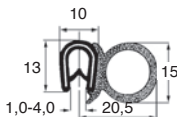

- Supplied by the roll
- Can be fixed to sheet metal or thin panels

Characteristics of EPDM

- Hardness 30 to 90 Shore A
- Working temperature: -35°C to +120°C
- Very good ozone, acid, hot water, and ageing resistance
- Almost impermeable to gas
- Good alkaline resistance
- No resistant to oils or some other hydrocarbons
- Flammable

RJA10-11

DISCOUNTS for 5m

Qty.	1+	5+	50+
Disc.	List	-10%	On request

DISCOUNTS for 5m

Qty	1+	5+	50+
Disc.	List	-10%	On request

DISCOUNTS for 50-100m

Qty	1+	3+	6+
Disc.	List	-10%	On request

Part number	Material	Supplied in rolls of	Stock*	Price each
RJA00-28/5	Black EPDM	5 metres	✓	29,43 €
RJA00-28/100	Black EPDM	100 metres	-	471,82 €
RJA10-11/5	Black PVC / EPDM	5 metres	✓	38,26 €
RJA10-11/100	Black PVC / EPDM	100 metres	-	611,92 €
RJAA0-01/5	Black PVC / EPDM	5 metres	✓	46,37 €
RJAA0-01/50	Black PVC / EPDM	50 metres	-	371,06 €
RJAA0-02/5	Black EPDM	5 metres	✓	39,51 €
RJAA0-02/50	Black EPDM	50 metres	-	315,76 €

*Depending on availability - Dimensions in mm