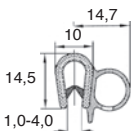

RJAA0-01

DISCOUNTS for 5m

Qty.	1+	5+	50+
Disc.	List	-10%	On request

DISCOUNTS for 5m

Qty	1+	5+	50+
Disc.	List	-10%	On request

DISCOUNTS for 50-100m

Qty	1+	3+	6+
Disc.	List	-10%	On request

Part number	Material	Supplied in rolls of	Stock*	Price each
RJA00-28/5	Black EPDM	5 metres	✓	29,43 €
RJA00-28/100	Black EPDM	100 metres	-	471,82 €
RJA10-11/5	Black PVC / EPDM	5 metres	✓	38,26 €
RJA10-11/100	Black PVC / EPDM	100 metres	-	611,92 €
RJAA0-01/5	Black PVC / EPDM	5 metres	✓	46,37 €
RJAA0-01/50	Black PVC / EPDM	50 metres	-	371,06 €
RJAA0-02/5	Black EPDM	5 metres	✓	39,51 €
RJAA0-02/50	Black EPDM	50 metres	-	315,76 €

*Depending on availability - Dimensions in mm