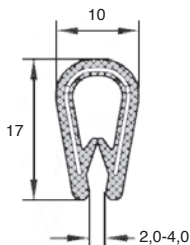

RJA

PVC

- Supplied by the roll
- Can be fixed to sheet metal or thin panel
- Material: black PVC

RJA00-02

RJA00-08

DISCOUNTS for 5m

Qty	1+	5+	50+
Disc.	List	-10%	On request

DISCOUNTS for 50-100m

Qty	1+	3+	6+
Disc.	List	-10%	On request

Part number	Material	Sold in rolls of	Stock*	Price each
RJA00-02/5	Black PVC	5 metres	✓	11,23 €
RJA00-02/100	Black PVC	100 metres	✓	180,83 €
RJA00-08/5	Black PVC	5 metres	✓	16,40 €
RJA00-08/50	Black PVC	50 metres	-	131,67 €

*Depending on availability - Dimensions in mm

Our other products

HCA

Magnetic screw with socket, Steel

T5P_T10P

Connecting plate for T type timing belts, T10

MRAeco

Low cost quick link, Steel

T0

Torsion spring, Stainless steel

T5M_T10M

T type timing belt per metre, T10 Steel cored polyurethane

S20

Short housing for open linear bearing, Opened - slim

PSG1HC

Skive hobbed spur gears - precision range, Case hardened steel 20NCD2