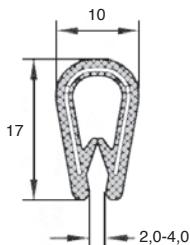

RJA

PVC

- Supplied by the roll
- Can be fixed to sheet metal or thin panel
- Material: black PVC

RJA00-02

RJA00-08

DISCOUNTS for 5m

Qty	1+	5+	50+
Disc.	List	-10%	On request

DISCOUNTS for 50-100m

*Depending on availability - Dimensions in mm

Our other products

RAGFLOW

Floway2® roller track,
Roller track

EBC

Cap nut Hygienic
Design®, Compact

M0

Worm and wheel set,
Machined plastic
(delrin)

BG

Oldham coupling,
With set screw

BFD

Locking pin for bush,
+180°C

H2

Crossed helical gear
crossed axis at 90°,
Steel 20NCD2

ZBconique

Machined plastic
bevel gear, 1:1

EMS

Stainless steel knurled
thumb nut, Knurled

CHA138

Screwed hinge with
threaded insert, 138

TBV

Manual lifting tables,
12kg

Q1

Self-aligning radial
ball bearing, Steel