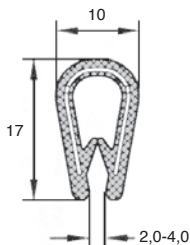

## PVC

- Supplied by the roll
- Can be fixed to sheet metal or thin panel
- Material: black PVC

RJA00-02

RJA00-08

\*Depending on availability - Dimensions in mm

Worm and wheel gear reducer, up to 28 Nm

PLB

Cylindrical spacer, Brass

ACLEPP

Right angled bracket for aluminium profile, 2 holes

PSG2

Spur gear - precision range, Pre-hardened Steel 35NCD6

CHTRB

Single and dual output gearboxes, Up to 53,1 Nm

PM3

Worm and wheel set, Machined plastic

RTTss

Locking assembly, Medium/high torque

NPCR

Adjustable cell support, Adjustable

MDB\_MTB