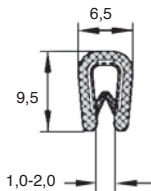

## PVC

- Supplied by the roll
- Can be fixed to sheet metal or thin panel
- Material: black PVC

RJA00-02

RJA00-08

\*Depending on availability - Dimensions in mm

Worm and wheel gear reducer, up to 28 Nm

PLB

Cylindrical spacer, Brass

ACLEPP

Right angled bracket for aluminium profile, 2 holes

PSG2

Spur gear - precision range, Pre-hardened Steel 35NCD6

CHTRB

Single and dual output gearboxes, Up to 53,1 Nm

PM3

Worm and wheel set, Machined plastic

RTTss

Locking assembly, Medium/high torque

NPCR

Adjustable cell support, Adjustable

MDB\_MTB