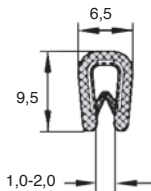

RJA

PVC

- Supplied by the roll
- Can be fixed to sheet metal or thin panel
- Material: black PVC

RJA00-02

RJA00-08

DISCOUNTS for 5m

Qty	1+	5+	50+
Disc.	List	-10%	On request

DISCOUNTS for 50-100m

*Depending on availability - Dimensions in mm

Our other products

HCA

Magnetic screw with socket, Steel

T5P_T10P

Connecting plate for T type timing belts, T10

MRAeco

Low cost quick link, Steel

T0

Torsion spring, Stainless steel

T5M_T10M

T type timing belt per metre, T10 Steel cored polyurethane

S20

Short housing for open linear bearing, Opened - slim

PSG1HC

Skive hobbed spur gears - precision range, Case hardened steel 20NCD2

G-ECO

Eco range Spur gear, Steel C45

RTE

Rotex®, jaw coupling, Aluminium

GLB

Small 6 lobe female handle, Technopolymer -

MDB_MTB

Moulded plastic bevel gear (nylon), 3:1