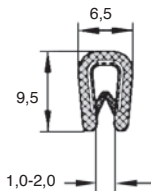

RJA

PVC

- Supplied by the roll
- Can be fixed to sheet metal or thin panel
- Material: black PVC

RJA00-02

RJA00-08

DISCOUNTS for 5m

Qty	1+	5+	50+
Disc.	List	-10%	On request

DISCOUNTS for 50-100m

*Depending on availability - Dimensions in mm

Our other products

RAGFLOW

Floway2® roller track,
Roller track

EBC

Cap nut Hygienic
Design®, Compact

M0

Worm and wheel set,
Machined plastic
(delrin)

BG

Oldham coupling,
With set screw

BFD

Locking pin for bush,
+180°C

H2

Crossed helical gear
crossed axis at 90°,
Steel 20NCD2

ZBconique

Machined plastic
bevel gear, 1:1

EMS

Stainless steel knurled
thumb nut, Knurled

CHA138

Screwed hinge with
threaded insert, 138

TBV

Manual lifting tables,
12kg

Q1

Self-aligning radial
ball bearing, Steel