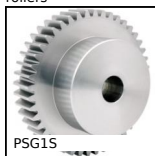

PGNT

Thermoplastic T handle, With threaded insert

KB_WW

Closed linear precision bearing, Economy range

PW_PWG25

Wheel - precision range, Bronze

NKXR

Combined bearing without inner ring, Needle and cylindrical rollers

GAL21

Conveyor wheel, Plastic

RTN

BoWex® curved tooth gear coupling, Nylon

DIL

Lever operated locking bolt, lever clamp

PSG15

Spur gear - precision range, Stainless steel 303

PF60

Worm and wheel gear reducer, up to 118 Nm

SHW

Plain washer, Steel

SLVHlok

Vertical toggle clamp, Vertical toggle clamp / horizontal foot

Complementary products

RHTtcss