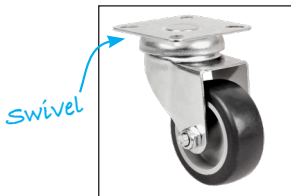

# Castor with mounting plate

For medium loads up to 110kg

**RBGPL**

- **Light industrial swivel castor with central hole**
- Swivel system uses two ball races
- Swivel castor with double locks: simple to lock/unlock using foot operated pedal
- Materials:
  - Top plate: pressed steel sheet, protected by bright zinc plating
  - Grey vulcanized rubber wheel 85°Shore (see **RBG**)
  - Smooth central bore
- Working temperature range: - 20°C to + 60°C

## Our other products

CFF

Female rod ends DIN ISO12240-4, Steel / bronze

M2

Worm and wheel set, Machined plastic (delrin)

CHA38\_SS

Stainless steel face frame hinge, Surface mount

HTD8M\_30

Fixed castor with plate, Polyurethane - Aluminium rim (Free running)