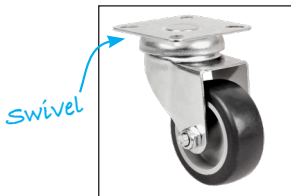

Castor with mounting plate

For medium loads up to 110kg

RBGPL

- **Light industrial swivel castor with central hole**
- Swivel system uses two ball races
- Swivel castor with double locks: simple to lock/unlock using foot operated pedal
- Materials:
 - Top plate: pressed steel sheet, protected by bright zinc plating
 - Grey vulcanized rubber wheel 85°Shore (see **RBG**)
 - Smooth central bore
- Working temperature range: - 20°C to + 60°C

*Depending on availability - Dimensions in mm

Our other products

TCLar

Automatic chain tensioner, With wide guide

VRCl

Retaining clamp, single sided, Single sided

AT5courroie

AT type timing belt, AT5 Steel cored polyurethane

PFM

Fixed levelling foot, Flanged plate

DIV_SS

Stainless steel locking bolt, With grip - Stainless steel

GARQT

Quarter turn lock pin for clamping, Quarter turn

CHA35

Hinge for aluminium profile, Hinge

Wheel, Grey rubber - Polypropylene rim

RBNpl

Swivel castor with plate, Steel - rubber