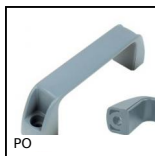

## Our other products

RJA00\_02

Sealing strip, Clipping

AHEX

Hexagonal shaft,  
Hexagonal shaft

SR

Narrow spur rack,  
Stainless steel

PTA40

Machined plastic  
bevel gear, 1:1

SDB

Locking bolt support  
bracket, Mounting  
holes at 90° to  
locating bolt

FGWA

End support, With  
base

PO

Pull handle - Multi-  
sector, Smooth hole

UCP\_PBT