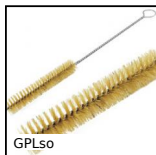

## Our other products

GPLso

Brush, silk

PLA

Flat magnet, Flat magnet with threaded hole

SDG\_SS

Universal adjustable guide support bracket, Stainless steel

RFV63