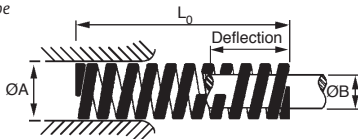

# Die spring ISO 10243

R Green: **light duty**

- ISO green standard (ISO 10243)
- Extra-rigid spring
- For light loads
- Trapezoidal wire
- Ends squared and ground
- Withstands shocks
- Tolerates shaking
- Easy to compress to solid height
- Material: chromium-vanadium steel

## Advantages

- The trapezoidal wire permits optimum deflection whilst protecting against the risk of damage caused by overloading the spring.
- Hardness sufficient to allow heavy loads to be withstood.
- Heat resistant up to 230°C.
- Uniform spring performance.
- Uniform stiffness ratio
- Greater load accuracy for a given height.
- Reliable performance.
- Reduced risk of breakage.