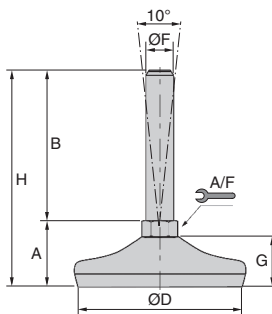

Articulated foot with sheet metal base Ø50

Max load: 4000N
Rubber sole in EPDM, blue

- **Articulated adjustable levelling feet**
- Axial articulation +/- 10°
- With non-slip sole in EPDM Blue
- Stainless steel in shiny finish
- **Materials:**
  - Base: shiny 304 stainless steel sheet
  - Thread: 304 stainless steel, supplied without nut
  - Sole: EPDM blue

Options

- Other thread dimensions on request
- 316 grade Stainless steel on request

Advantages

- Hygienic special sole for easy cleaning.
- Food processing, Pharmaceutical and Chemical Environment

DISCOUNTS

Qty	1+	6+	10+	15+	20+
Disc.	Price	-5%	-10%	-15%	On request

References	ØD	ØF	B	A	A/F	G	H	Static load(N)	Price per unit 1 to 5
PTA50-10-75/SS/EB	50	M10	75	29	14	19	104	4,000	17,56€
PTA50-10-125/SS/EB	50	M10	125	29	14	19	154	4,000	19,83€
PTA50-12-75/SS/EB	50	M12	75	29	14	19	104	4,000	17,56€
PTA50-12-125/SS/EB	50	M12	125	29	14	19	154	4,000	19,83€
PTA50-16-75/SS/EB	50	M16	75	34	13	19	109	4,000	20,38€
PTA50-16-100/SS/EB	50	M16	100	34	13	19	134	4,000	21,14€
PTA50-16-150/SS/EB	50	M16	150	34	13	19	184	4,000	23,13€

* Depending on availability - Dimensions in mm