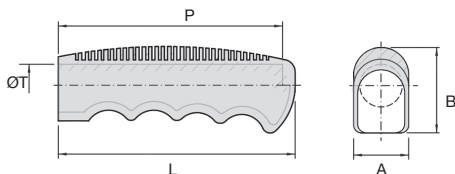

Advantages

- Ergonomic handle for excellent grip

Typical application

DISCOUNTS

Qty	1+	60+	100+	200+
Disc.	List	-5%	-10%	On request

Part number	L	ØT	ØC	P	Weight (g)	Stock*	Price each 1 to 59
PSPD18-118-12	118	12	28	113	52	-	4,14 €
PSPD18-118-14	118	14	28	113	45	-	3,84 €
PSPD18-118-16	118	16	28	113	40	-	3,54 €
PSPD18-118-18	118	18	28	113	35	-	3,18 €
PSPD18-118-20	118	20	28	113	28	-	2,43 €
PSPD18-118-21	118	21	28	113	26	-	2,25 €
PSPD18-118-22	118	22	28	113	22	-	2,07 €
PSPD18-118-22L	118	22	28	113	19	-	2,13 €

*Depending on availability - Dimensions in mm

Flexible tube handle

PSPD40

For tubes Ø18 and Ø22

Knurled cylindrical handle

- Smooth blind hole
- Working T°: 0°C to +70°C
- Material:
Black PVC

Assembly

- Fit using a mallet, no adhesive required

Advantages

- Ergonomic handle for excellent grip

Typical application

DISCOUNTS

Qty	1+	60+	100+	200+
Disc. List	-5%	-10%	On request	

Part number	L	A	B	ØT	P	Weight (g)	Stock*	Price each 1 to 59
PSPD40-112-18	112	26	40	18	106	49	-	4,59 €
PSPD40-112-22	112	26	40	22	106	47	-	4,59 €