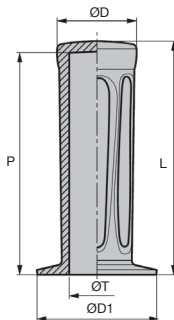

DISCOUNTS

Qty	1+	60+	100+	200+
Disc.	List	-5%	-10%	On request

Part number	Tube		ØD	ØD1	P	Weight (g)	Stock*	Price each 1 to 59
	ØT	L						
PSPT18-115	18-19	115	31	44	110	62	✓	3,15 €
PSPT20-115	20-21	115	31	44	110	56	✓	2,79 €
PSPT22-115	22-23	115	31	44	110	46	✓	2,42 €
PSPT24-125	24-25	125	36	49	120	72	✓	3,60 €
PSPT26-125	26	125	36	49	120	60	✓	3,15 €
PSPT27-125	27-28	125	36	49	120	50	✓	3,03 €
PSPT29-125	29	125	36	49	120	50	✓	3,03 €
PSPT30-130	30	130	42	51	125	92	✓	3,60 €
PSPT33-130	33	130	42	51	125	74	✓	3,15 €

*Depending on availability - Dimensions in mm