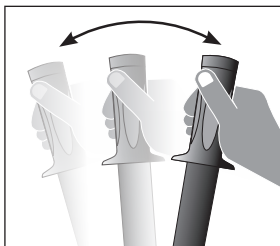

Flexible tube handle

PSPT

For Ø18 - Ø33 tubes

- Tube handle with collar
- Smooth interior
- Material:
Black PVC

Assembly

- Fit using a mallet,
no adhesive required

Advantages

- Resists oil, shocks and low temperatures

*Depending on availability - Dimensions in mm

Conical flexible shaft handle Ø20

For shafts Ø6 to Ø12

PSPE20

Conical handle

- Smooth blind hole
- Working T°: 0°C to +70°C
- Material:
Black PVC

Assembly

- Fit using a mallet, no adhesive required