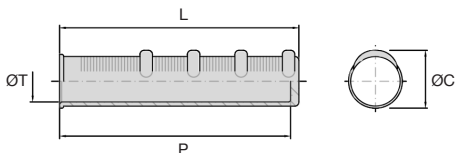

*Depending on availability - Dimensions in mm

Flexible tube handle

For tubes Ø12 to Ø22

PSPD18

Knurled cylindrical handle

- Smooth blind hole
- Working T°: 0°C to +70°C
- Material:
Black PVC

Assembly

- Fit using a mallet, no adhesive required

Advantages

- Ergonomic handle for excellent grip

Typical application

DISCOUNTS

Qty	1+	60+	100+	200+
Disc.	List	-5%	-10%	On request

Part number	L	ØT	ØC	P	Weight (g)	Stock*	Price each 1 to 59
PSPD18-118-12	118	12	28	113	52	-	4,14 €
PSPD18-118-14	118	14	28	113	45	-	3,84 €
PSPD18-118-16	118	16	28	113	40	-	3,54 €
PSPD18-118-18	118	18	28	113	35	-	3,18 €
PSPD18-118-20	118	20	28	113	28	-	2,43 €
PSPD18-118-21	118	21	28	113	26	-	2,25 €
PSPD18-118-22	118	22	28	113	22	-	2,07 €
PSPD18-118-22L	118	22	28	113	19	-	2,13 €