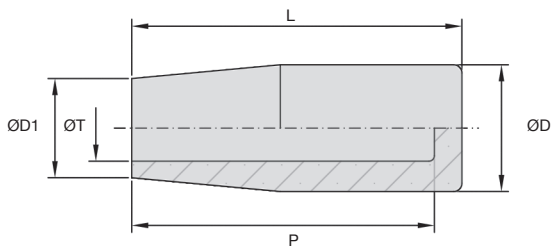

*Depending on availability - Dimensions in mm

Conical flexible shaft handle Ø22

PSPE22

For shafts Ø7 to Ø14

Conical handle

- Smooth blind hole
- Working T°: 0°C to +70°C
- Material:
Black PVC

Assembly

- Fit using a mallet, no adhesive required