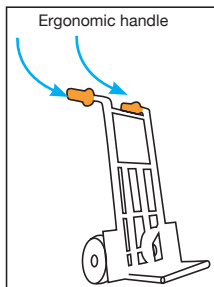

Advantages

- Ergonomic handle for excellent grip

Typical application

DISCOUNTS

Qty	1+	60+	100+	200+
Disc.	List	-5%	-10%	On request

Part number	L	ØT	ØC	P	Weight (g)	Stock*	Price each 1 to 59
PSPD18-118-12	118	12	28	113	52	-	4,14 €
PSPD18-118-14	118	14	28	113	45	-	3,84 €
PSPD18-118-16	118	16	28	113	40	-	3,54 €
PSPD18-118-18	118	18	28	113	35	-	3,18 €
PSPD18-118-20	118	20	28	113	28	-	2,43 €
PSPD18-118-21	118	21	28	113	26	-	2,25 €
PSPD18-118-22	118	22	28	113	22	-	2,07 €
PSPD18-118-22L	118	22	28	113	19	-	2,13 €

*Depending on availability - Dimensions in mm

Flexible tube handle

PSPD40

For tubes Ø18 and Ø22

Knurled cylindrical handle

- Smooth blind hole
- Working T°: 0°C to +70°C
- Material:
Black PVC

Assembly

- Fit using a mallet, no adhesive required

Advantages

- Ergonomic handle for excellent grip

Typical application

DISCOUNTS

Qty	1+	60+	100+	200+
Disc. List	-5%	-10%	On request	

Part number	L	A	B	ØT	P	Weight (g)	Stock*	Price each 1 to 59
PSPD40-112-18	112	26	40	18	106	49	-	4,59 €
PSPD40-112-22	112	26	40	22	106	47	-	4,59 €