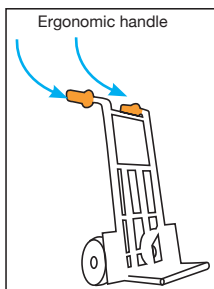

*Depending on availability - Dimensions in mm

Flexible tube handle

For tubes Ø12 to Ø22

PSPD18

Knurled cylindrical handle

- Smooth blind hole
- Working T°: 0°C to +70°C
- Material:
Black PVC

Assembly

- Fit using a mallet, no adhesive required

Advantages

- Ergonomic handle for excellent grip

Typical application

DISCOUNTS

Qty	1+	60+	100+	200+
Disc.	List	-5%	-10%	On request

Part number	L	ØT	ØC	P	Weight (g)	Stock*	Price each 1 to 59
PSPD18-118-12	118	12	28	113	52	-	4,14 €
PSPD18-118-14	118	14	28	113	45	-	3,84 €
PSPD18-118-16	118	16	28	113	40	-	3,54 €
PSPD18-118-18	118	18	28	113	35	-	3,18 €
PSPD18-118-20	118	20	28	113	28	-	2,43 €
PSPD18-118-21	118	21	28	113	26	-	2,25 €
PSPD18-118-22	118	22	28	113	22	-	2,07 €
PSPD18-118-22L	118	22	28	113	19	-	2,13 €

*Depending on availability - Dimensions in mm

Flexible tube handle

PSPD40

For tubes Ø18 and Ø22

Knurled cylindrical handle

- Smooth blind hole
- Working T°: 0°C to +70°C
- Material:
Black PVC

Assembly

- Fit using a mallet, no adhesive required