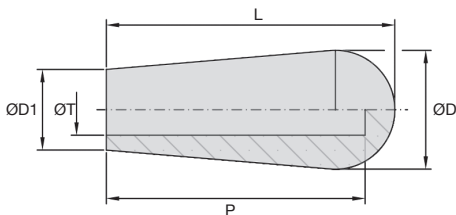

*Depending on availability - Dimensions in mm

Conical flexible shaft handle Ø20

For shafts Ø6 to Ø12

PSPE20

Conical handle

- Smooth blind hole
- Working T°: 0°C to +70°C
- Material:
Black PVC

Assembly

- Fit using a mallet, no adhesive required