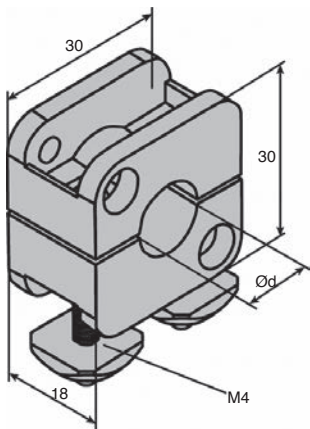

## Use

- Allows a Ø12mm proximity detector to be mounted on a profile or linear guide

## Assembly

- Mounts in the slot of a profile using the fixing kit supplied.

Typical application

## Use

- Allows an Ø18 or Ø20mm proximity detector to be mounted on a profile or linear guide