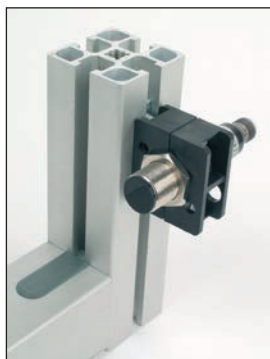

## Assembly

- Mounts in the slot of a profile using the fixing kit supplied.

Typical application

# Stock Support for Ø18 or Ø20mm Prox detectors

Suitable for use with aluminium profiles

**MiniTec** PRFsDD

- Suitable for all Ø18 or Ø20mm proximity detectors
- Fixing kit supplied
- Material: black plastic

## Use

- Allows an Ø18 or Ø20mm proximity detector to be mounted on a profile or linear guide

## Assembly

- Mounts in the slot of a profile using the fixing kit supplied

Typical application