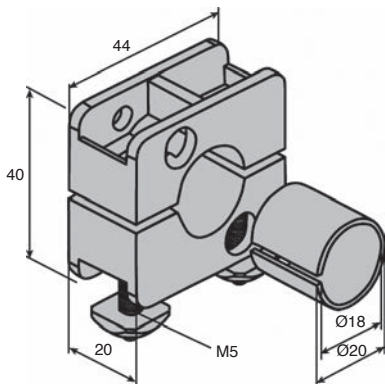

## Use

- Allows an Ø18 or Ø20mm proximity detector to be mounted on a profile or linear guide

## Assembly

- Mounts in the slot of a profile using the fixing kit supplied

Typical application