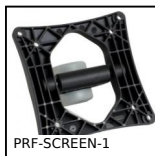

PTRSS

Idler chain sprocket,
For hostile
environments

CHAL3

Piano hinge,
Aluminium

PRF_ECL

Nut for aluminium
profile, Steel square
nut with tab

RPPM

RPP type belt per
metre, RPP14 Steel
cored polyurethane

Complementary products

PRF4545

Standard aluminium
profile, 45 x 45 mm

PRF4545

Standard stainless
steel profile, 45 x 45
mm

PRF-SCREEN-1

Screen support, Basic
support

PRF-SCREEN-5