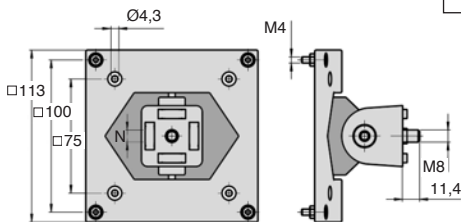

- **Swivel screen support**
- Can be fixed in the slot or on the end of a **PRF4545** aluminium profile, or other profiles with 8mm or 10mm grooves
- For screens conforming to VESA75 and VESA100 mounting standards
- Materials:
  - Support plate - PA plastic reinforced glass fibre
  - Hinge - PA plastic reinforced glass fibre
  - Steel screws and bolts

Advantages

- Easy to install on an aluminium profile
- Can be mounted horizontally or vertically for optimised visibility
- Precision finish for maximum strength

DISCOUNTS

Qty	1+	3+	5+
Disc. Net		-5%	On request

Part N°	Carrying capacity (kg)	N	Weight (g)	Price each 1 to 2
PRF-SCREEN-1	4,9	8 - 10	200	92,79 €

Fax 0 825 88 6000
Service 0,15 € / min
+ prix appel