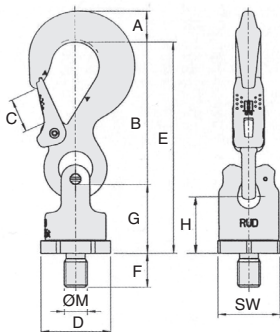

Universal threaded lifting hook

Base rotates through 360°

RUD PPS

- **Universal lifting hook for all applications.**
- Suitable for use with cables, round or synthetic slings and chains
- Double ball bearings allows for loads to turn or tilt
- Visual overload indication on hook
- Hook and latched manufactured from forged steel and 100% crack tested
- Hook has a pink thermochromic finish (High visibility)

Option

- Can be supplied with a longer thread and nut for use with a through hole or for mounting on lighter metals such as aluminium

Info

- Conforms to EU Directive 98/37/CE
- Load capacity doesn't change with load direction

4 Suitable for lifting in any direction
Factor of safety = 4

CE

DISCOUNTS

Qty	1+	5+	10+	15+
Disc.	List -3%	-6%	On request	

Part number	Load		A	B	C	D	SW	F	G	E	Weight (kg)	Torque de serrage (Nm)	Price each
	CMU (t)	ØM											
PPS-M12	0,63	M12	13	75	18	40	36	18	41	116	0,4	10	137,17 €
PPS-M16	1,5	M16	20	97	25	46	41	24	50	146	0,9	30	172,68 €
PPS-M20	2,5	M20	28	126	30	61	55	30	61	187	1,7	70	216,51 €
PPS-M24	4,0	M24	36	150	35	78	70	36	77	227	3,5	150	304,36 €
PPS-M30	5,0	M30	37	174	40	95	85	45	93	267	7,5	225	444,13 €
PPS-M36	8,0	M36	49	208	48	100	90	54	102	310	9,2	410	702,55 €

*Depending on availability - Dimensions in mm