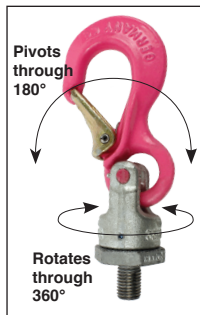

# Universal threaded lifting hook

Base rotates through 360°

**RUD** PPS

- **Universal lifting hook for all applications.**
- Suitable for use with cables, round or synthetic slings and chains
- Double ball bearings allows for loads to turn or tilt
- Visual overload indication on hook
- Hook and latched manufactured from forged steel and 100% crack tested
- Hook has a pink thermochromic finish (High visibility)

## Option

- Can be supplied with a longer thread and nut for use with a through hole or for mounting on lighter metals such as aluminium

## Info

- Conforms to EU Directive 98/37/CE
- Load capacity doesn't change with load direction

**4** Suitable for lifting in any direction  
Factor of safety = 4

CE

## Our other products

GE14  
Toggle latches, With padlock-holder

NDS20  
Double cross clamp, Parallel

GPLny  
Brush, nylon

PO  
Pull handle - Multi-sector, Tapped recessed insert

RHTplss  
High Temperature Castor, up to 200kg