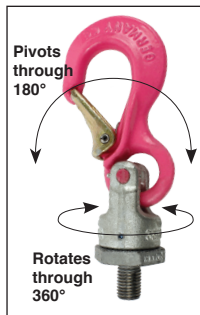

Universal threaded lifting hook

Base rotates through 360°

RUD PPS

- **Universal lifting hook for all applications.**
- Suitable for use with cables, round or synthetic slings and chains
- Double ball bearings allows for loads to turn or tilt
- Visual overload indication on hook
- Hook and latched manufactured from forged steel and 100% crack tested
- Hook has a pink thermochromic finish (High visibility)

Option

- Can be supplied with a longer thread and nut for use with a through hole or for mounting on lighter metals such as aluminium

Info

- Conforms to EU Directive 98/37/CE
- Load capacity doesn't change with load direction

*Depending on availability - Dimensions in mm

Our other products

SER69K
Quarter turn latch for the food industry, Stainless steel

DOMI120
Accessories, Turntable

E50
Right angle helical reducers, from 3 to 41 Nm

GB-RA
Brass spur gear, Brass CuZn39Pb3

WING
Manually tightened wing nut, Stainless steel DIN 314/315

GARBAB
Lock pin for clamping, Ball lock pin

SERB
Universal latch key, Universal latch key

BLHM70
Right angled gearbox, up to 128 Nm