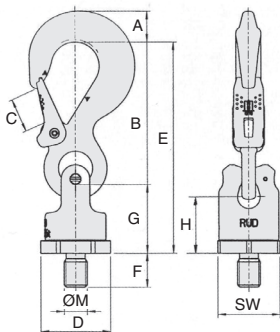

Universal threaded lifting hook

Base rotates through 360°

RUD PPS

- **Universal lifting hook for all applications.**
- Suitable for use with cables, round or synthetic slings and chains
- Double ball bearings allows for loads to turn or tilt
- Visual overload indication on hook
- Hook and latched manufactured from forged steel and 100% crack tested
- Hook has a pink thermochromic finish (High visibility)

Option

- Can be supplied with a longer thread and nut for use with a through hole or for mounting on lighter metals such as aluminium

Info

- Conforms to EU Directive 98/37/CE
- Load capacity doesn't change with load direction

*Depending on availability - Dimensions in mm

Our other products

SER69K
Quarter turn latch for the food industry, Stainless steel

DOMI120
Accessories, Turntable

E50
Right angle helical reducers, from 3 to 41 Nm

GB-RA
Brass spur gear, Brass CuZn39Pb3

WING
Manually tightened wing nut, Stainless steel DIN 314/315

GARBAB
Lock pin for clamping, Ball lock pin

SERB
Universal latch key, Universal latch key

BLHM70
Right angled gearbox, up to 128 Nm