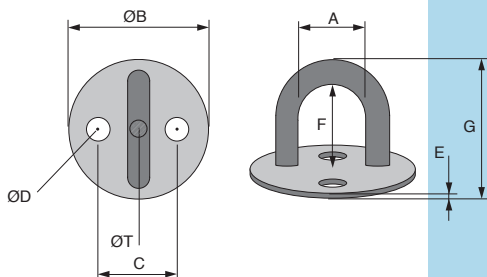

- Screwed mounting plate
- Material:  
316 stainless steel

Typical application