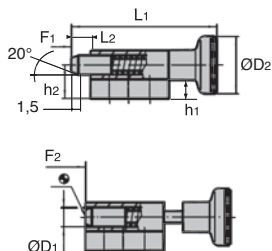

Index plunger

With horizontal flange

PPG
PPH

- **Mounting flange with screw holes**
- **Materials:**
 - Body: Zamak with black plastic coating
 - Pin: Stainless steel i.4305
 - Button : PA6 with black matt finish
- **Working temp range:** -30 /+80 °C

Info

- For the locking version, if the button is pulled and turned through 90°, the pin retained by a notch

DISCOUNTS

Qty	1+	6+	20+	50+
Disc.	List	-5%	-10%	On request

Part number	Locking	ØD1	ØD2	B1	B2	B3	B4 (-0,2)	h1	h2
PPG4-16-22	Without	4	12	16,5	22	6	3,3	4	7
PPG5-22-28	Without	5	16	22	28	8	4,3	4,5	9,5
PPG6-27-32	Without	6	18	27,5	32	10	5,4	5	10,5
PPG8-33-34	Without	8	21	33	34	12	5,4	6	12,5
PPH4-19-22	With	4	12	19	22	6	3,3	4	7
PPH5-25-28	With	5	16	25,5	28	8	4,3	4,5	9,5
PPH6-30-32	With	6	18	30,5	32	10	5,4	5	10,5
PPH8-37-34	With	8	21	37,5	34	12	5,4	6	12,5

Dimensions in mm

Our other products

DCA

Suction cup, 1.5 bellows, silicon

M0

Worm and wheel set, Bronze

UTKswc

Utilitak® 3 wheels carriage, Series V precision steel wheel

H0

Crossed helical gear crossed axis at 90°, Steel 20NCD2

HLA24

Right angle spiro bevel gearbox, Up to 78Nm

BABFCFO

Ball pin socket, Mounting collar with a oval flange

LRR

Catch-plate for latch, Catch-plate