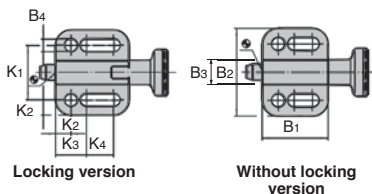

Index plunger

With horizontal flange

PPG
PPH

- **Mounting flange with screw holes**
- **Materials:**
 - Body: Zamak with black plastic coating
 - Pin: Stainless steel i.4305
 - Button : PA6 with black matt finish
- **Working temp range:** -30 /+80 °C

Info

- For the locking version, if the button is pulled and turned through 90°, the pin retained by a notch

DISCOUNTS

Qty	1+	6+	20+	50+
Disc.	List	-5%	-10%	On request

Part number	Locking	ØD1	ØD2	B1	B2	B3	B4 (-0,2)	h1	h2
PPG4-16-22	Without	4	12	16,5	22	6	3,3	4	7
PPG5-22-28	Without	5	16	22	28	8	4,3	4,5	9,5
PPG6-27-32	Without	6	18	27,5	32	10	5,4	5	10,5
PPG8-33-34	Without	8	21	33	34	12	5,4	6	12,5
PPH4-19-22	With	4	12	19	22	6	3,3	4	7
PPH5-25-28	With	5	16	25,5	28	8	4,3	4,5	9,5
PPH6-30-32	With	6	18	30,5	32	10	5,4	5	10,5
PPH8-37-34	With	8	21	37,5	34	12	5,4	6	12,5

Dimensions in mm

Our other products

VHEH

Hexagonal headed screw with collar
Hygienic Usit®,
Stainless steel

TBbutee

Axial thrust bearing,
Steel balls

CDR

Retaining cable for
ball pin, Retaining
cable

PM4

Worm and wheel set,
Machined plastic
(delrin)

SLB

Indexing plunger,
stainless steel

PAMF80EB

Articulated foot with
sheet metal base
Ø80, Articulated foot

CF

Cam follower,
Standard - steel