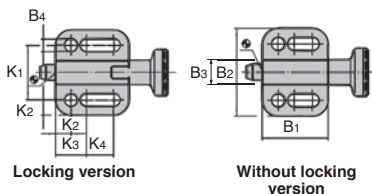

Index plunger

With horizontal flange

PPG
PPH

- **Mounting flange with screw holes**
- **Materials:**
  - Body: Zamak with black plastic coating
  - Pin: Stainless steel i.4305
  - Button : PA6 with black matt finish
- **Working temp range:** -30 /+80 °C

Info

- For the locking version, if the button is pulled and turned through 90°, the pin retained by a notch

DISCOUNTS

Qty	1+	6+	20+	50+
Disc.	List	-5%	-10%	On request

Part number	Locking	ØD1	ØD2	B1	B2	B3	B4 (-0,2)	h1	h2
PPG4-16-22	Without	4	12	16,5	22	6	3,3	4	7
PPG5-22-28	Without	5	16	22	28	8	4,3	4,5	9,5
PPG6-27-32	Without	6	18	27,5	32	10	5,4	5	10,5
PPG8-33-34	Without	8	21	33	34	12	5,4	6	12,5
PPH4-19-22	With	4	12	19	22	6	3,3	4	7
PPH5-25-28	With	5	16	25,5	28	8	4,3	4,5	9,5
PPH6-30-32	With	6	18	30,5	32	10	5,4	5	10,5
PPH8-37-34	With	8	21	37,5	34	12	5,4	6	12,5

Part number	K1 (+/-0,05)	K2	K3	K4	L1	L2	Pressure F1 (N)	Weight F2 (N)	Price each 1 to 5	
PPG4-16-22	14	4	8	4,5	30,5	4	3	12	11	7,44 €
PPG5-22-28	18	5	10	7	40	5	5	24	20	7,98 €
PPG6-27-32	21	5,5	12	10	49	6	5	21	37	9,16 €
PPG8-33-34	23	5,5	12	15,5	59	8	6	22	61	10,29 €
PPH4-19-22	14	4	8	4,5	33	4	3	12	10	7,49 €
PPH5-25-28	18	5	10	10,5	43,5	5	5	24	26	7,98 €
PPH6-30-32	21	5,5	12	13	52	6	5	21	40	9,16 €
PPH8-37-34	23	5,5	12	20	63,5	8	6	22	67	10,37 €

Dimensions in mm