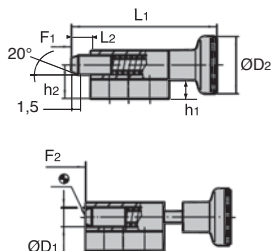

Index plunger

With horizontal flange

PPG
PPH

- **Mounting flange with screw holes**
- **Materials:**
 - Body: Zamak with black plastic coating
 - Pin: Stainless steel i.4305
 - Button : PA6 with black matt finish
- **Working temp range:** -30 /+80 °C

Info

- For the locking version, if the button is pulled and turned through 90°, the pin retained by a notch

DISCOUNTS

Qty	1+	6+	20+	50+
Disc.	List	-5%	-10%	On request

Part number	Locking	ØD1	ØD2	B1	B2	B3	B4 (-0,2)	h1	h2
PPG4-16-22	Without	4	12	16,5	22	6	3,3	4	7
PPG5-22-28	Without	5	16	22	28	8	4,3	4,5	9,5
PPG6-27-32	Without	6	18	27,5	32	10	5,4	5	10,5
PPG8-33-34	Without	8	21	33	34	12	5,4	6	12,5
PPH4-19-22	With	4	12	19	22	6	3,3	4	7
PPH5-25-28	With	5	16	25,5	28	8	4,3	4,5	9,5
PPH6-30-32	With	6	18	30,5	32	10	5,4	5	10,5
PPH8-37-34	With	8	21	37,5	34	12	5,4	6	12,5

Dimensions in mm

Our other products

VHEH

Hexagonal headed screw with collar
Hygienic Usit®,
Stainless steel

TBbutee

Axial thrust bearing,
Steel balls

CDR

Retaining cable for
ball pin, Retaining
cable

PM4

Worm and wheel set,
Machined plastic
(delrin)

SLB

Indexing plunger,
stainless steel

PAMF80EB

Articulated foot with
sheet metal base
Ø80, Articulated foot

CF

Cam follower,
Standard - steel