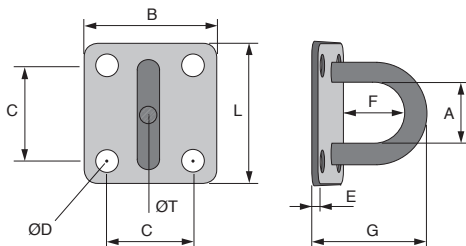

# Pad eye on square mounting plate **Sta**

## Stainless steel

- Screwed mounting plate

- Material:

316 stainless steel

Typical application

Dimensions in mm