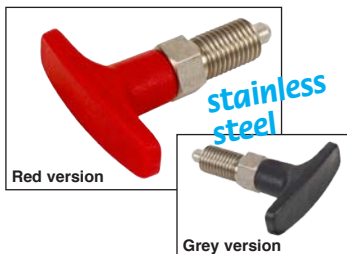

# INDEX bolt with T handle

PITAss  
PITBss

Stainless steel - thermoplastic

- Indexing bolt with T-handle
- The T-handle allows a good grip for easy clamping with low effort.
- Materials:

303 stainless steel

T-handle : thermoplastic dark grey RAL7021  
or signal red RAL3020

## Our other products

UFX

Uneflex® elastic coupling, range

RFV50

Stainless steel worm and wheel gearbox, up to 80 Nm

BAG

Steel Clamping collar, Steel

RLXAC8