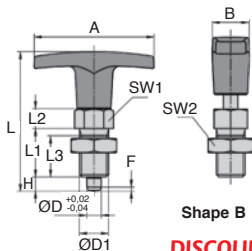

INDEX bolt with T handle

PITA
PITB

Steel - thermoplastic

- **Indexing bolt with T-handle**
- The T-handle allows a good grip for easy clamping with low effort.
- **Materials:**
Burnished steel, class 5.8
T-handle : thermoplastic dark grey
RAL7021 or signal red RAL3020

Grey version

Red version

Shape A

Shape B

DISCOUNTS

Qty	1+	6+	20+
Disc.	List	-10%	On request

Part number	Colour	A	B	ØD	ØD1	L	L1	L2	L3	H	SW1	Spring force (N)		Price each 1 to 5
												Initial F1	Final F2	
Shape A - No nut														
PITA12-50/G	Grey	50	15,5	6	M12x1,5	58	20	8	17	6	14	6	14	9,22 €
PITA16-60/G	Grey	60	18,0	8	M16x1,5	77	26	10	23	8	19	15	35	11,88 €
PITA19-20/G	Grey	72	19,0	10	M20x1,5	84	28	12	25	10	22	15	34	17,24 €
PITA12-50/R	Red	50	15,5	6	M12x1,5	58	20	8	17	6	14	6	14	9,22 €
PITA16-60/R	Red	60	18,0	8	M16x1,5	77	26	10	23	8	19	15	35	11,88 €
PITA19-20/R	Red	72	19,0	10	M20x1,5	84	28	12	25	10	22	15	34	17,24 €
Shape B - With nut														
PITB12-50/G	Grey	50	15,5	6	M12x1,5	58	20	8	17	6	14	6	14	9,51 €
PITB16-60/G	Grey	60	18,0	8	M16x1,5	77	26	10	23	8	19	15	35	12,68 €
PITB19-20/G	Grey	72	19,0	10	M20x1,5	84	28	12	25	10	22	15	34	18,09 €
PITB12-50/R	Red	50	15,5	6	M12x1,5	58	20	8	17	6	14	6	14	9,51 €
PITB16-60/R	Red	60	18,0	8	M16x1,5	77	26	10	23	8	19	15	35	12,68 €
PITB19-20/R	Red	72	19,0	10	M20x1,5	84	28	12	25	10	22	15	34	18,08 €

Dimensions in mm

Our other products

HW_HT
Half-rail guide, Wheel

PSG125HC
Skive hobbed spur gears - precision range, Case hardened steel 20NC2

SCA
Flat cable clamp, Steel

PRF-SMA
Closing system for aluminium profile, Easily adjustable lock

RHTplss
High Temperature Castor, up to 200kg

SLB
Indexing plunger, stainless steel

CHASb63
Hinge without pin, Polymer pin hinge

F7-SF-SM
Multifunction display, Mounting bracket for front mounting

Complementary products