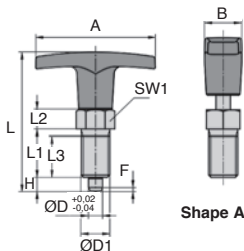

INDEX bolt with T handle

PITA
PITB

Steel - thermoplastic

- **Indexing bolt with T-handle**
- The T-handle allows a good grip for easy clamping with low effort.
- **Materials:**
Burnished steel, class 5.8
T-handle : thermoplastic dark grey
RAL7021 or signal red RAL3020

Grey version

Red version

Shape A

Shape B

DISCOUNTS

Qty	1+	6+	20+
Disc.	List	-10%	On request

Part number	Colour	A	B	ØD	ØD1	L	L1	L2	L3	H	SW1	Spring force (N)		Price each 1 to 5
												Initial F1	Final F2	
Shape A - No nut														
PITA12-50/G	Grey	50	15,5	6	M12x1,5	58	20	8	17	6	14	6	14	9,22 €
PITA16-60/G	Grey	60	18,0	8	M16x1,5	77	26	10	23	8	19	15	35	11,88 €
PITA19-20/G	Grey	72	19,0	10	M20x1,5	84	28	12	25	10	22	15	34	17,24 €
PITA12-50/R	Red	50	15,5	6	M12x1,5	58	20	8	17	6	14	6	14	9,22 €
PITA16-60/R	Red	60	18,0	8	M16x1,5	77	26	10	23	8	19	15	35	11,88 €
PITA19-20/R	Red	72	19,0	10	M20x1,5	84	28	12	25	10	22	15	34	17,24 €
Shape B - With nut														
PITB12-50/G	Grey	50	15,5	6	M12x1,5	58	20	8	17	6	14	6	14	9,51 €
PITB16-60/G	Grey	60	18,0	8	M16x1,5	77	26	10	23	8	19	15	35	12,68 €
PITB19-20/G	Grey	72	19,0	10	M20x1,5	84	28	12	25	10	22	15	34	18,09 €
PITB12-50/R	Red	50	15,5	6	M12x1,5	58	20	8	17	6	14	6	14	9,51 €
PITB16-60/R	Red	60	18,0	8	M16x1,5	77	26	10	23	8	19	15	35	12,68 €
PITB19-20/R	Red	72	19,0	10	M20x1,5	84	28	12	25	10	22	15	34	18,08 €

Dimensions in mm

Our other products

HW_HT
Half-rail guide, Wheel

PSG125HC
Skive hobbed spur gears - precision range, Case hardened steel 20NC2

SCA
Flat cable clamp, Steel

PRF-SMA
Closing system for aluminium profile, Easily adjustable lock

RHTplss
High Temperature Castor, up to 200kg

SLB
Indexing plunger, stainless steel

CHASb63
Hinge without pin, Polymer pin hinge

F7-SF-SM
Multifunction display, Mounting bracket for front mounting

Complementary products