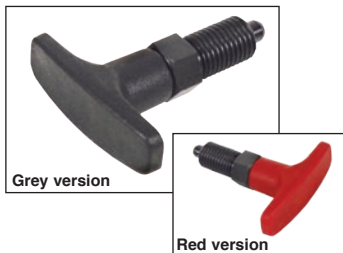

INDEX bolt with T handle

PITA
PITB

Steel - thermoplastic

- **Indexing bolt with T-handle**
- The T-handle allows a good grip for easy clamping with low effort.
- **Materials:**
Burnished steel, class 5.8
T-handle : thermoplastic dark grey
RAL7021 or signal red RAL3020

Grey version

Red version

Shape A

Shape B

DISCOUNTS

Qty	1+	6+	20+
Disc.	List	-10%	On request

Part number	Colour	A	B	ØD	ØD1	L	L1	L2	L3	H	SW1	Spring force (N)		Price each 1 to 5
												Initial F1	Final F2	
Shape A - No nut														
PITA12-50/G	Grey	50	15,5	6	M12x1,5	58	20	8	17	6	14	6	14	9,22 €
PITA16-60/G	Grey	60	18,0	8	M16x1,5	77	26	10	23	8	19	15	35	11,88 €
PITA19-20/G	Grey	72	19,0	10	M20x1,5	84	28	12	25	10	22	15	34	17,24 €
PITA12-50/R	Red	50	15,5	6	M12x1,5	58	20	8	17	6	14	6	14	9,22 €
PITA16-60/R	Red	60	18,0	8	M16x1,5	77	26	10	23	8	19	15	35	11,88 €
PITA19-20/R	Red	72	19,0	10	M20x1,5	84	28	12	25	10	22	15	34	17,24 €
Shape B - With nut														
PITB12-50/G	Grey	50	15,5	6	M12x1,5	58	20	8	17	6	14	6	14	9,51 €
PITB16-60/G	Grey	60	18,0	8	M16x1,5	77	26	10	23	8	19	15	35	12,68 €
PITB19-20/G	Grey	72	19,0	10	M20x1,5	84	28	12	25	10	22	15	34	18,09 €
PITB12-50/R	Red	50	15,5	6	M12x1,5	58	20	8	17	6	14	6	14	9,51 €
PITB16-60/R	Red	60	18,0	8	M16x1,5	77	26	10	23	8	19	15	35	12,68 €
PITB19-20/R	Red	72	19,0	10	M20x1,5	84	28	12	25	10	22	15	34	18,08 €

Dimensions in mm

Our other products

HW_HT
Half-rail guide, Wheel

PSG125HC
Skive hobbed spur gears - precision range, Case hardened steel 20NC2

SCA
Flat cable clamp, Steel

PRF-SMA
Closing system for aluminium profile, Easily adjustable lock

AFSE
Locking pin with interlocking safety latch, with interlocking safety...

DFG
Flat suction cup, silicon

PMC48_M8
Anti-vibration machine mount, Oval base plate

BH01
Single housed bearing, Bearing fitted with adhesive