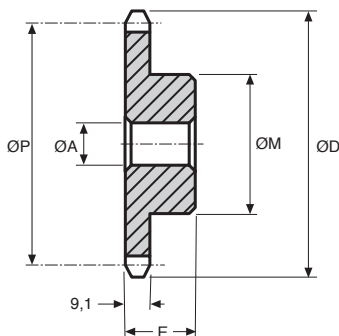

Stainless steel chain sprocket

DIN 10B-1 5/8"

304 stainless steel

- Pitch 5/8" (15.875mm) (DIN 10B-1)
- Roller diameter 10.16mm
- Material:
stainless steel AISI 304
- **We are unable to modify these parts**
- *Pilot bore dimensions are given as a guide only and are subject to change

Options

- American pitch(ASA)
on request
- Custom made versions are available

Accessories

- SBS-625 chain

DISCOUNTS

Qty	1+	4+	10+
Disc.	List	-12%	On request

Part number	Z Teeth	ØP	ØD	ØM	*Pilot bore not guaranteed ØA	E	Price each. 1 to 3
PCS62-12/SS	12	61,34	68,0	42	12	30	33,00 €
PCS62-13/SS	13	66,32	73,0	47	12	30	36,14 €
PCS62-15/SS	15	76,36	83,0	57	12	30	44,01 €
PCS62-16/SS	16	81,37	88,0	60	14	30	49,43 €
PCS62-17/SS	17	86,39	93,0	60	14	30	52,67 €
PCS62-18/SS	18	91,42	98,3	70	14	30	65,88 €
PCS62-19/SS	19	96,45	103,3	70	14	30	66,87 €
PCS62-20/SS	20	101,49	108,4	75	14	30	77,15 €
PCS62-21/SS	21	106,52	113,4	75	16	30	74,37 €
PCS62-23/SS	23	116,58	123,4	80	16	30	93,22 €
PCS62-25/SS	25	126,66	134,0	80	16	30	110,81 €
PCS62-30/SS	30	151,87	158,8	90	20	35	132,88 €

Dimensions in mm

Our other products

BETA

Hitch pin, Hitch

TBE12

Economic mini-table
with trapezoidal
lead screw, 2kg

PAT85

Pressed stainless
steel articulating foot
Ø85, Ø 85

SVT15

Screwjack with
travelling screw, with
translating screw

PRF_BASE

Base plate for
aluminium profile,
Base plate

AHEX

Hexagonal shaft,
Hexagonal shaft

PRF4545r90

Standard aluminium
profile, 45 x 45 mm -
R90°