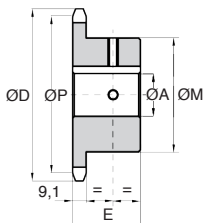

All dimensions in mm

# Chain sprocket with **hardened teeth** **Ste** **DIN**

**DIN10B-1**  
**5/8"**

C45 tempered steel

- Pitch 15,875mm (DIN 10B-1)
- Roller diameter 10,16mm
- Materials:  
C45 steel UNI7845  
Hardened teeth 45-53HRC

## Info

- DIN 6885 keyway on the central tooth line
- Threaded hole on key and at 90°

2 threaded holes

Bore and keyway

0.6+1mm deep