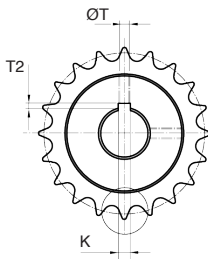

## C45 tempered steel

2 threaded holes

- Pitch 15,875mm (DIN 10B-1)
- Roller diameter 10,16mm
- Materials:  
C45 steel UNI7845  
Hardened teeth 45-53HRC

All dimensions in mm

# Chain sprocket with **hardened teeth** **Ste** **DIN**

**DIN10B-1**  
**5/8"**

C45 tempered steel

- Pitch 15,875mm (DIN 10B-1)
- Roller diameter 10,16mm
- Materials:  
C45 steel UNI7845  
Hardened teeth 45-53HRC

## Info

- DIN 6885 keyway on the central tooth line
- Threaded hole on key and at 90°

2 threaded holes

Bore and keyway

0.6+1mm deep