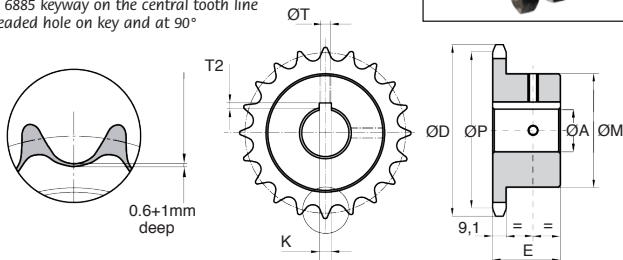

## DIN10B-1 5/8"

## C45 tempered steel

2 threaded holes

- Pitch 15,875mm (DIN 10B-1)
- Roller diameter 10,16mm
- Materials:  
C45 steel UNI7845  
Hardened teeth 45-53HRC

### Info

- DIN 6885 keyway on the central tooth line
- Threaded hole on key and at 90°

Bore and keyway

All dimensions in mm