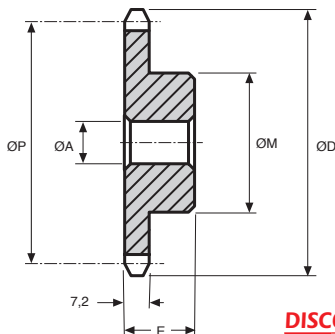

304 Stainless steel

DIN 08B-1 1/2"

- Pitch 1/2" (12.7mm) (DIN 08B-1)
- Roller diameter 8.51mm
- Material:
  stainless steel AISI 304
- **We are unable to modify these parts**
- *Pilot bore dimensions are given as a guide only and are subject to change

Options

- American pitch (ASA) on request
- Custom made versions are available

Accessories

- SBS-500 chain

stainless steel

DISCOUNTS

Qty	1+	4+	10+
Disc.	List	-12%	On request

Part number	Z Teeth	OP	OD	OM	*Pilot bore not guaranteed OA	E	Price each. 1 to 3
PCS50-12/SS	12	49,07	53,0	33	10	28	23,13 €
PCS50-13/SS	13	53,06	57,4	37	10	28	25,74 €
PCS50-15/SS	15	61,09	65,5	45	10	28	29,29 €
PCS50-16/SS	16	65,10	69,5	50	12	28	31,37 €
PCS50-17/SS	17	69,11	73,6	52	12	28	33,41 €
PCS50-18/SS	18	73,14	77,8	56	12	28	38,55 €
PCS50-19/SS	19	77,16	81,7	60	12	28	40,88 €
PCS50-20/SS	20	81,19	85,8	64	12	28	45,12 €
PCS50-21/SS	21	85,22	89,7	68	14	28	49,81 €
PCS50-23/SS	23	93,27	98,2	70	14	28	56,01 €
PCS50-25/SS	25	101,33	105,8	70	14	28	66,87 €
PCS50-30/SS	30	121,50	126,1	80	16	30	99,67 €

Dimensions in mm