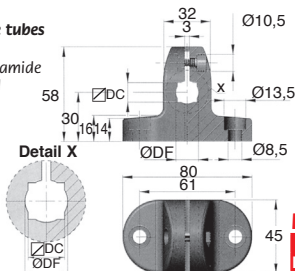

- For round or square tubes

- Materials:

Body: reinforced polyamide

Screws: stainless steel

Accessories

- APB-F and APB-T
adjusting rods

DISCOUNTS

Qty	1+	30+	40+	60+
Disc. List	-5%	-10%	On request	On request

Spacer for tube carrier

Plastic

NPTF30

ENT

- Material: reinforced polyamide

Info.

- Not sold individually, please contact us for details

Typical application

PR40

Articulated foot Ø50,
Ø 50

PTAf80-PAMF80

Articulated fixable
foot with pressed
base Ø80, Ø 80

ACLEPP

Right angled bracket
for aluminium profile,
4 holes

PSG08

Spur gear - precision
range, Pre-hardened
Steel 35NCD6

ACM_TRI

Manual bonnet
fastener, Black rubber
fastener

PML

Solid foot mount for
heavy loads, Ø 100,
120 or 150

ALIDRP240

24V DC power supply,
10 A

GG1

Ground spur gear,
Heat treated steel