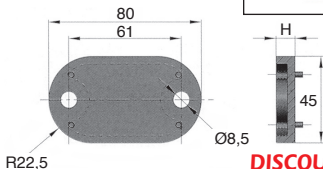

Spacer for tube carrier

Plastic

NPTF30

ENT

- Material: reinforced polyamide

Info.

- Not sold individually, please contact us for details

Typical application

DISCOUNTS

Qty	1+	30+	40+	60+
Disc. List	-5%	-10%	On request	On request

Part number	H	Weight (kg)	Stock*	Price each 1 to 29
NPTF30-ENT10	10	0,03	✓	3,15 €

*Depending on availability - Dimensions in mm

Our other products