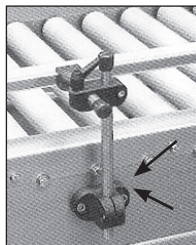

Spacer for tube carrier

Plastic

NPTF30

ENT

- Material: reinforced polyamide

Info.

- Not sold individually, please contact us for details

Typical application

PR40

Articulated foot Ø50,
Ø 50

PTAf80-PAMF80

Articulated fixable
foot with pressed
base Ø80, Ø 80

ACLEPP

Right angled bracket
for aluminium profile,
4 holes

PSG08

Spur gear - precision
range, Pre-hardened
Steel 35NCD6