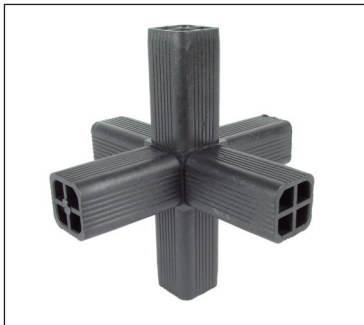

- Not sold individually, please contact us for details

Accessories

- Structural tube TUBE
- Slide profiles PGT
- Support profiles PSP

Type E

Type F

DISCOUNTS

Qty	1+	20+	30+
Disc.	List	-10%	On request

Part number	Weight (kg)	Type	Stock*	Price each 1 to 19
NCT25-25E	0,09	E	✓	10,26 €
NCT25-25F	0,11	F	✓	10,69 €

*Depending on availability - Dimensions in mm

HPC

WEB
04/2020

www.hpceurope.com

Tél: 0 825 88 5000 Service 0,15 €/min + prix appel

Square tube connector

Plastic

NCTG
NCTH

- For square tube $\varnothing 25 \times 25 \times 1.5 \text{ mm}$
- Material: reinforced polyamide

Info.

- Not sold individually, please contact us for details

Accessories

- Structural tube **TUBE**
- Slide profiles **PGT**
- Support profiles **PSP**