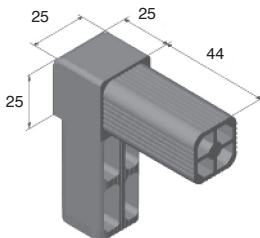

HPC

WEB
04/2020

www.hpceurope.com

Tél: 0 825 88 5000 Service 0,15 €/min + prix appel

Square tube connector

Plastic

NCT_C
NCT_D

- For square tube $\square 25 \times 25 \times 1.5 \text{ mm}$
- Material: reinforced polyamide

Info.

- Not sold individually, please contact us for details

Accessories

- Structural tube **TUBE**
- Slide profiles **PGT**
- Support profiles **PSP**

Type C

Type D

DISCOUNTS

Qty	1+	20+	30+
Disc.	List	-10%	On request

Part number	Weight (kg)	Type	Stock*	Price each 1 to 19
NCT25-25C	0,09	C	✓	10,26 €
NCT25-25D	0,07	D	✓	10,06 €

*Depending on availability - Dimensions in mm

Fax: 0 825 88 6000 Service 0,15 €/mln + prix appel

cial2@hpceurope.com

WEB
04/2020

HPC

Square tube connector

NCT_E
NCT_F

Plastic

- For square tube $\square 25 \times 25 \times 1.5$ mm
- Material: reinforced polyamide

Info.