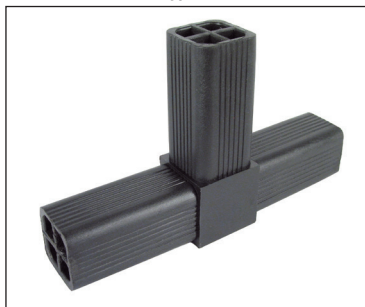

Square tube connector

NCTA
NCTB

Plastic

- For square tube $\varnothing 25 \times 25 \times 1.5$ mm
- Material: reinforced polyamide

Info.

- Not sold individually, please contact us for details

Accessories

- Structural tube TUBE
- Slide profiles PGT
- Support profiles PSP

Type A

Type B

DISCOUNTS

Qty	1+	20+	30+
Disc.	List	-10%	On request

Part number	Weight (kg)	Type	Stock*	Price each 1 to 19
NCT25-25A	0,05	A	✓	9,23 €
NCT25-25B	0,07	B	✓	10,06 €

*Depending on availability - Dimensions in mm

HPC

WEB
04/2020

www.hpceurope.com

Tél: 0 825 88 5000 Service 0,15 €/min + prix appel

Square tube connector

Plastic

NCT_C
NCT_D

- For square tube $\square 25 \times 25 \times 1.5 \text{ mm}$
- Material: reinforced polyamide