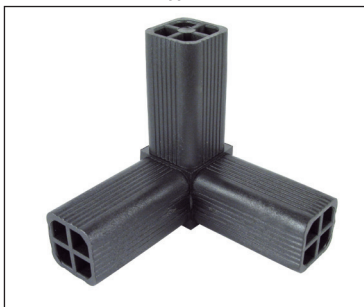

Square tube connector

NCTA
NCTB

Plastic

- For square tube $\varnothing 25 \times 25 \times 1.5$ mm
- Material: reinforced polyamide

Info.

- Not sold individually, please contact us for details

Accessories

- Structural tube TUBE
- Slide profiles PGT
- Support profiles PSP

HPC

WEB
04/2020

www.hpceurope.com

Tél: 0 825 88 5000 Service 0,15 €/min + prix appel

Square tube connector

Plastic

NCT_C
NCT_D

- For square tube $\square 25 \times 25 \times 1.5 \text{ mm}$
- Material: reinforced polyamide

Info.

- Not sold individually, please contact us for details

Accessories

- Structural tube **TUBE**
- Slide profiles **PGT**
- Support profiles **PSP**

Type C

Type D

DISCOUNTS

Qty	1+	20+	30+
Disc.	List	-10%	On request

cial2@hpceurope.com

WEB
04/2020

HPC

Square tube connector

NCT_E
NCT_F

Plastic

- For square tube $\square 25 \times 25 \times 1.5$ mm
- Material: reinforced polyamide

Info.