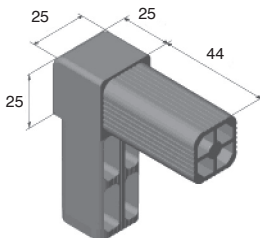

Type H

DISCOUNTS

Qty	1+	20+	30+
Disc.	List	-10%	On request

Part number	Weight (kg)	Type	Stock*	Price each 1 to 19
NCT25-25G	0,13	G	-	11,54 €
NCT25-25H	0,05	H	✓	9,23 €

*Depending on availability - Dimensions in mm

Fax: 0 825 88 6000 Service 0,15€/mln + prix appel

cial2@hpceurope.com

WEB
04/2020

HPC