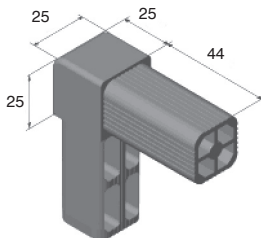

Square tube connector

NCTA
NCTB

Plastic

- For square tube $\varnothing 25 \times 25 \times 1.5$ mm
- Material: reinforced polyamide

Info.

- Not sold individually, please contact us for details

Accessories

- Structural tube TUBE
- Slide profiles PGT
- Support profiles PSP

Type A

Type B

DISCOUNTS

Qty	1+	20+	30+
Disc.	List	-10%	On request

Part number	Weight (kg)	Type	Stock*	Price each 1 to 19
NCT25-25A	0,05	A	✓	9,23 €
NCT25-25B	0,07	B	✓	10,06 €

*Depending on availability - Dimensions in mm

HPC

WEB
04/2020

www.hpceurope.com

Tél: 0 825 88 5000 Service 0,15 €/min + prix appel

Square tube connector

Plastic

NCT_C
NCT_D

- For square tube $\square 25 \times 25 \times 1.5 \text{ mm}$
- Material: reinforced polyamide

cial2@hpceurope.com

WEB
04/2020

HPC

Square tube connector

NCT_E
NCT_F

Plastic

- For square tube $\square 25 \times 25 \times 1.5$ mm
- Material: reinforced polyamide

Info.