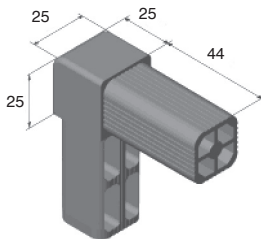

cial2@hpceurope.com

WEB
04/2020

HPC

Square tube connector

NCT_E
NCT_F

Plastic

- For square tube $\square 25 \times 25 \times 1.5$ mm
- Material: reinforced polyamide

Info.

- Not sold individually, please contact us for details

Accessories

- Structural tube TUBE
- Slide profiles PGT
- Support profiles PSP

Type E

Type F

DISCOUNTS

Qty	1+	20+	30+
Disc.	List	-10%	On request

Part number	Weight (kg)	Type	Stock*	Price each 1 to 19
NCT25-25E	0,09	E	✓	10,26 €
NCT25-25F	0,11	F	✓	10,69 €

*Depending on availability - Dimensions in mm

HPC

WEB
04/2020

www.hpceurope.com

Tél: 0 825 88 5000 Service 0,15 €/min + prix appel

Square tube connector

Plastic

NCTG
NCTH