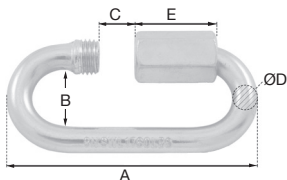

Low cost quick link

MRAECO

Link diameter 3.5-16mm

- For joining or closing chains
- White chromed steel
- Low cost range, no SWL specified
- Engraved with ring diameter

Economy range

Application

- Nominal load figures are given as an indication only
- Should not be used for lifting (load values not guaranteed)

Info

- Also available in stainless steel

DISCOUNTS

Qty	1+	20+	40+	60+	80+	100+
Disc.	List	-5%	-10%	-15%	-20%	On request

Part number	ØD	A	B	C	E	Nominal load (kg)	Weight (g)	Stock*	Price each
									1 to 19
MRA1-03/ECO	3,5	36,0	10,0	5,0	12,0	100	8	✓	0,49 €
MRA1-04/ECO	4,0	39,5	11,5	6,0	14,0	180	12	✓	0,60 €
MRA1-05/ECO	5,0	49,5	13,0	7,0	17,0	280	22	-	0,66 €
MRA1-06/ECO	6,0	57,0	14,5	8,0	20,0	400	36	✓	0,82 €
MRA1-07/ECO	7,0	66,0	16,0	9,0	22,5	550	52	-	1,10 €
MRA1-08/ECO	8,0	74,0	17,5	10,0	24,0	700	76	✓	1,28 €
MRA1-09/ECO	9,0	80,0	19,0	11,0	27,0	900	110	-	1,78 €
MRA1-10/ECO	10,0	89,0	20,5	12,0	30,0	1100	146	✓	2,37 €
MRA1-12/ECO	12,0	104,5	23,5	14,0	34,0	1500	234	-	3,64 €
MRA1-14/ECO	14,0	121,0	26,5	17,0	39,0	2200	358	-	7,25 €
MRA1-16/ECO	16,0	140,0	29,5	19,0	43,0	2900	520	-	11,78 €

*Depending on availability - Dimensions in mm

Our other products

SH1

Parallel axis helical gear, Machined plastic (delrin)

CF

Cam follower, Standard - steel

CHB

Worm and wheel gear reducer, up to 41 Nm

AT5M AT10M

AT type timing belt per metre, AT5 Steel cored polyurethane

UCFL_PBT

Stainless steel/Polymer flanged bearing, Polymer and stainless steel

RPP

Connecting plate for RPP type timing belts, RPPB

QNJ

Single row cylindrical roller bearing, Single flange on inner ring