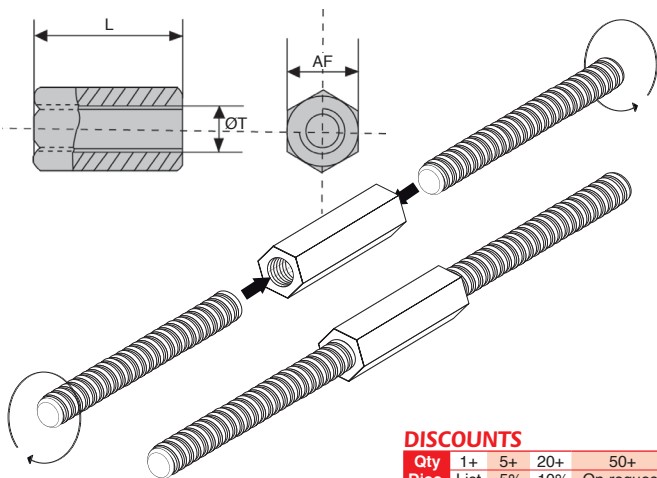

# Hexagonal threaded sleeves

Sta Ste

MHX

Steel or **stainless steel**

- Hexagonal sleeves, through threaded
- Suitable for joining threaded bars
- Materials:
  - Zn3-5BL galvanised steel S300Pb
  - Stainless steel 303
- Sold by the packet

## Accessory

- Threaded bar TIFss

steel or stainless steel

Cell carrier assembly,  
Ready assembled

Miniature motorised  
actuator 4A, 4 amperes

Oldham coupling,  
Clamp

Manual lifting tables,  
20kg

Male eye bolt  
conforms to DIN580,  
Stainless steel

Stainless  
steel/Polymer flanged  
bearing, Polymer and

Hardened stainless  
steel ball pin with  
ring, With grip ring

Spur gear - precision  
range, Pre-hardened  
Steel 35NCD6